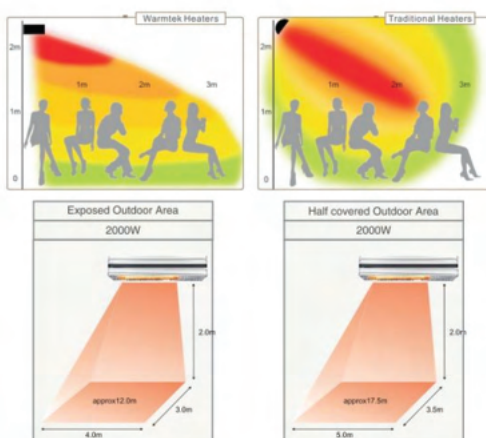

CALDO-I-BOX

8025431016569