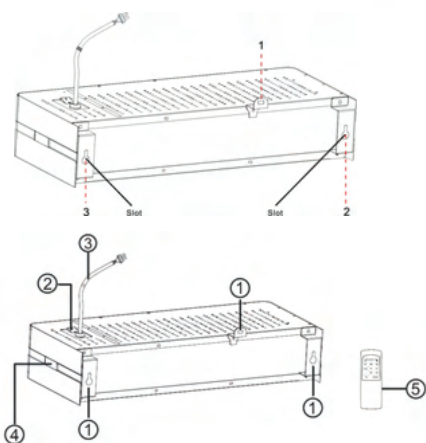

CALDO-I-BOX

8025431016569