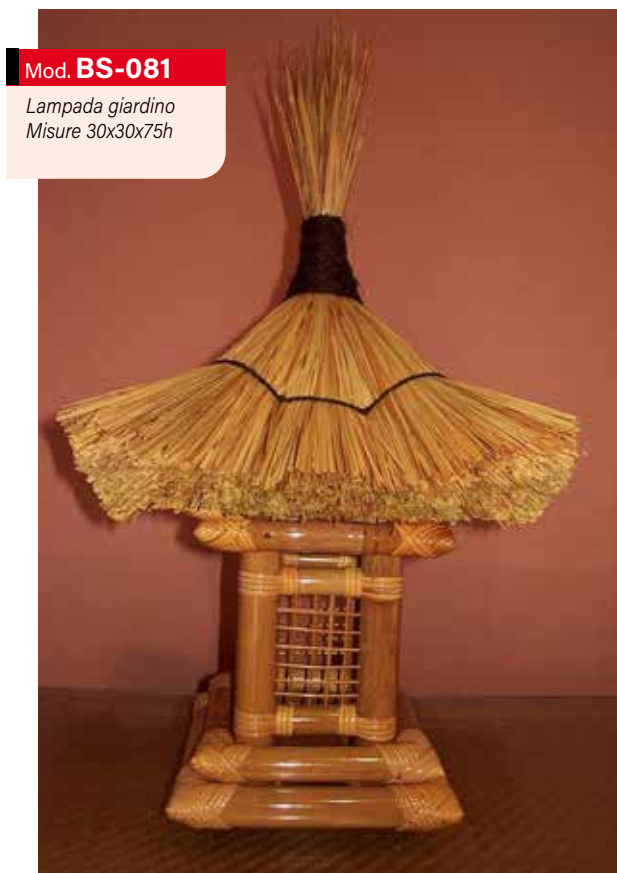

BS-1015

**Mod. BS-1015**  
Gazebo in bamboo  
Misure 5x5, 4x4, 3x3

**Mod. BS-646**

*Bar ovale in bamboo*  
*Misure 5x4 mt*

**Mod. BS-GRS**

Stecca per tetto  
in paglia  
Misure 260x80 cm

**Mod. BS-081**

Lampada giardino  
Misure 30x30x75h