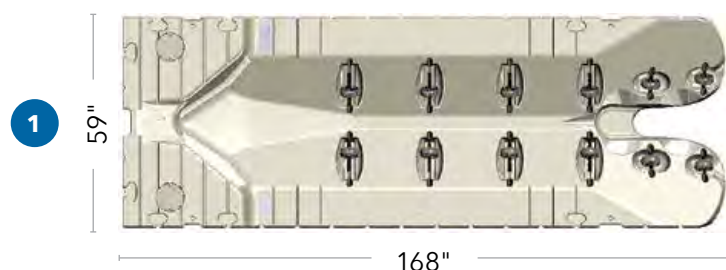

EZ Port® revolutionized docking and launching with the original, drive-on PWC lift. Our patented industry-leading EZ Port Max 2i takes that innovation to the highest level. It features a split entry and self-adjusting rollers that make loading and unloading smooth and effortless. EZ Port Max 2i is the simplest and most durable drive-on, push-off method of dry docking. Whether you are an experienced operator or just getting started, boarding and launching is a breeze, and is ideal for any size or brand of PWCs.

FEATURES/BENEFITS:

- Adjustable rollers adapt to all PWC brands and hull designs for ease on and off of the port
- Three-sided accessibility to configure exactly to your needs
- Wide variety of anchoring options make it simple to accommodate to your waterfront

	DESCRIPTION	SIZE (W x L x H)	WEIGHT	FLOTATION CAPACITY	PART #
1.	EZ Port MAX® 2i	168" x 59" x 15" 4.3 m x 1.5 m x 38 cm	324 lbs 146.9 kg	1,700 lbs 771 kg	206036PW
2.	EZ Port MAX®	148" x 59" x 15" 3.8 m x 1.5 m x 38 cm	296 lbs 134.2 kg	1,380 lbs 626 kg	206032PW

The EZ Port MAX[®] System for multiple PWCs.

	DOCK SECTIONS	SIZE (W x L x H)	WEIGHT	FLOTATION CAPACITY	PART #
1.	EZ Port MAX [®] Entry	149" x 59" x 10" 3.8 m x 1.5 m x 25 cm	266 lbs 120.6 kg	1,380 lbs 626 kg	206030PW
2.	EZ Port MAX [®] with Entry Extension	146" x 59" x 10" 3.7 m x 1.5 m x 25 cm	266 lbs 120.6 kg	1,400 lbs 635 kg	206031PW
3.	EZ Port MAX [®] Easy-Lift Entry	44" x 59" x 10" 1.1 m x 1.5 m x 25 cm	95 lbs 43 kg	400 lbs 182 kg	206033EX
4.	EZ Port MAX [®] Full Bow Section	39" x 59" x 11" 1 m x 1.5 m x 28 cm	60 lbs 27.2 kg	–	206025BS
5.	EZ Port MAX [®] Small Bow Section	39" x 21" x 15" 1 m x 0.5 m x 38 cm	12 lbs 5.4 kg	–	206027BS