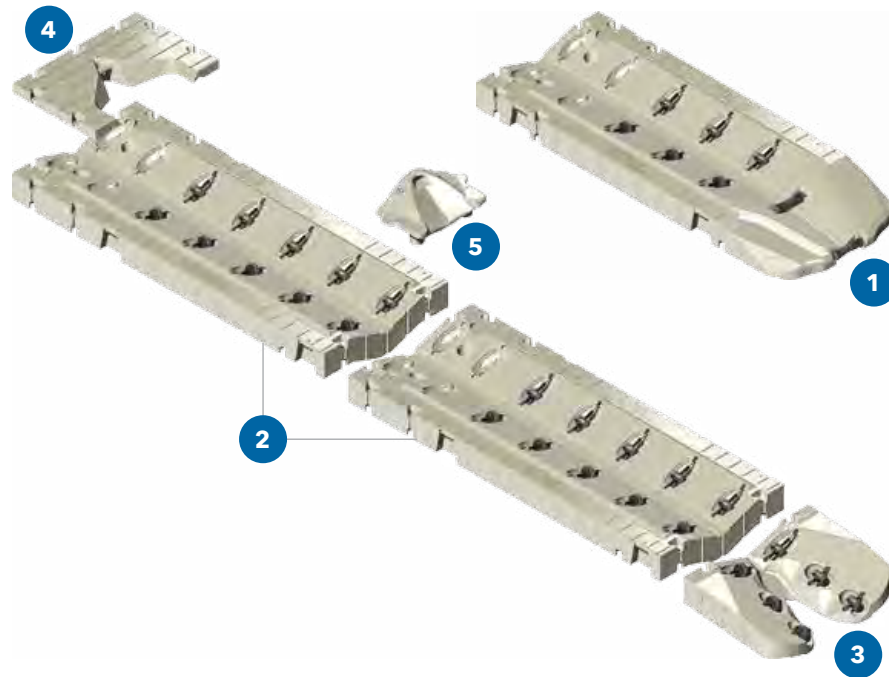

EZ Port® revolutionized docking and launching with the original, drive-on PWC lift. Our patented industry-leading EZ Port Max 2i takes that innovation to the highest level. It features a split entry and self-adjusting rollers that make loading and unloading smooth and effortless. EZ Port Max 2i is the simplest and most durable drive-on, push-off method of dry docking. Whether you are an experienced operator or just getting started, boarding and launching is a breeze, and is ideal for any size or brand of PWCs.

FEATURES/BENEFITS:

- Adjustable rollers adapt to all PWC brands and hull designs for ease on and off of the port
- Three-sided accessibility to configure exactly to your needs
- Wide variety of anchoring options make it simple to accommodate to your waterfront

	DESCRIPTION	SIZE (W x L x H)	WEIGHT	FLOTATION CAPACITY	PART #
1.	EZ Port MAX® 2i	168" x 59" x 15" 4.3 m x 1.5 m x 38 cm	324 lbs 146.9 kg	1,700 lbs 771 kg	206036PW
2.	EZ Port MAX®	148" x 59" x 15" 3.8 m x 1.5 m x 38 cm	296 lbs 134.2 kg	1,380 lbs 626 kg	206032PW

The EZ Port MAX[®] System for multiple PWCs.

	DOCK SECTIONS	SIZE (W x L x H)	WEIGHT	FLOTATION CAPACITY	PART #
1.	EZ Port MAX [®] Entry	149" x 59" x 10" 3.8 m x 1.5 m x 25 cm	266 lbs 120.6 kg	1,380 lbs 626 kg	206030PW
2.	EZ Port MAX [®] with Entry Extension	146" x 59" x 10" 3.7 m x 1.5 m x 25 cm	266 lbs 120.6 kg	1,400 lbs 635 kg	206031PW
3.	EZ Port MAX [®] Easy-Lift Entry	44" x 59" x 10" 1.1 m x 1.5 m x 25 cm	95 lbs 43 kg	400 lbs 182 kg	206033EX
4.	EZ Port MAX [®] Full Bow Section	39" x 59" x 11" 1 m x 1.5 m x 28 cm	60 lbs 27.2 kg	–	206025BS
5.	EZ Port MAX [®] Small Bow Section	39" x 21" x 15" 1 m x 0.5 m x 38 cm	12 lbs 5.4 kg	–	206027BS