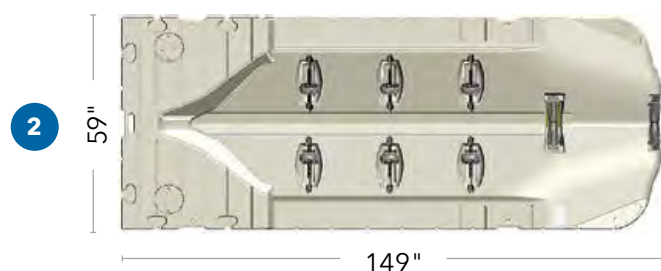

EZ Port® revolutionized docking and launching with the original, drive-on PWC lift. Our patented industry-leading EZ Port Max 2i takes that innovation to the highest level. It features a split entry and self-adjusting rollers that make loading and unloading smooth and effortless. EZ Port Max 2i is the simplest and most durable drive-on, push-off method of dry docking. Whether you are an experienced operator or just getting started, boarding and launching is a breeze, and is ideal for any size or brand of PWCs.

FEATURES/BENEFITS:

- Adjustable rollers adapt to all PWC brands and hull designs for ease on and off of the port
- Three-sided accessibility to configure exactly to your needs
- Wide variety of anchoring options make it simple to accommodate to your waterfront

	DESCRIPTION	SIZE (W x L x H)	WEIGHT	FLOTATION CAPACITY	PART #
1.	EZ Port MAX® 2i	168" x 59" x 15" 4.3 m x 1.5 m x 38 cm	324 lbs 146.9 kg	1,700 lbs 771 kg	206036PW
2.	EZ Port MAX®	148" x 59" x 15" 3.8 m x 1.5 m x 38 cm	296 lbs 134.2 kg	1,380 lbs 626 kg	206032PW

The EZ Port MAX[®] System for multiple PWCs.

	DOCK SECTIONS	SIZE (W x L x H)	WEIGHT	FLOTATION CAPACITY	PART #
1.	EZ Port MAX [®] Entry	149" x 59" x 10" 3.8 m x 1.5 m x 25 cm	266 lbs 120.6 kg	1,380 lbs 626 kg	206030PW
2.	EZ Port MAX [®] with Entry Extension	146" x 59" x 10" 3.7 m x 1.5 m x 25 cm	266 lbs 120.6 kg	1,400 lbs 635 kg	206031PW
3.	EZ Port MAX [®] Easy-Lift Entry	44" x 59" x 10" 1.1 m x 1.5 m x 25 cm	95 lbs 43 kg	400 lbs 182 kg	206033EX
4.	EZ Port MAX [®] Full Bow Section	39" x 59" x 11" 1 m x 1.5 m x 28 cm	60 lbs 27.2 kg	–	206025BS
5.	EZ Port MAX [®] Small Bow Section	39" x 21" x 15" 1 m x 0.5 m x 38 cm	12 lbs 5.4 kg	–	206027BS