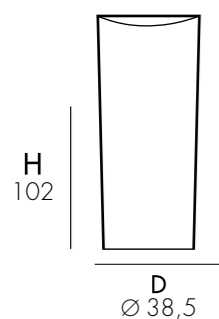

COLOR LIGHT RESIN

NEUTRAL

TONDO 102 SL

€245.00

AR1925/SOLAR

VAT. NOT INCLUDED