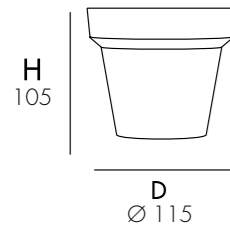

STANDARD COLORS RESIN

RUBINO 3003	ANTHRACITE 7016	GREEN 6016	WHITE 9003	CHERRY 3027
DOVE GRAY 7030	BLUE 5002			

RAL LACQUERED

ON REQUEST

SU RICHIESTA RAL LACCATA/
ANY RAL LACQUERED ON REQUEST **PREZZO SU RICHIESTA/PRICE ON REQUEST**
VAT NOT INCLUDED

POT M

DP1658

€395.00

VAT. NOT INCLUDED

VASO

- OUTDOOR
- REALIZZATO IN RESINA COLORATA IN MASSA

POT

- OUTDOOR
- REALIZED IN POLYETHYLENE HD MASS COLOURED

VASE

- OUTDOOR
- FABRIQUÉ EN RÉSINE COLORATION MASSIVE

JARRÓN

- OUTDOOR
- REALIZADO EN RESINA COLOREADA A GRANEL