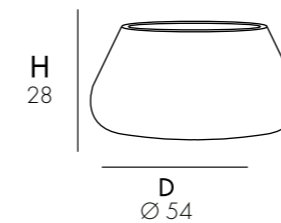

€115.00

VAT. NOT INCLUDED