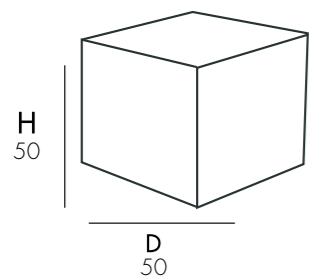

PREZZO SU RICHIESTA/PRICE ON REQUEST

VAT NOT INCLUDED

IRIS POUF

€135.00

DP1929

VAT. NOT INCLUDED

 5,5 Kg

 D 52 cm
H 52 cm
W 52 cm