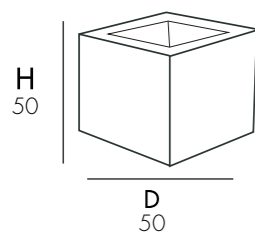

- OUTDOOR
- REALIZZATO IN RESINA COLORATA IN MASSA

POT

- OUTDOOR
- REALIZED IN POLYETHYLENE HD MASS COLOURED

VASE

- OUTDOOR
- FABRIQUÉ EN RÉSINE COLORATION MASSIVE

JARRÓN

- OUTDOOR
- REALIZADO EN RESINA COLOREADA A GRANEL