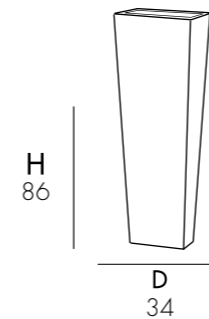

QUADRO 86 SL

AR1927/SOLAR

€225.00

VAT. NOT INCLUDED

4 Kg

D 50 cm
H 90 cm
W 50 cm

VASO

- VERSIONE LUMINOSA FOTOVOLTAICA
- REALIZZATO IN RESINA IN MASSA
- LED RGB

POT

- PHOTOVOLTAIC LIGHT VERSION
- REALIZED IN POLYETHYLENE HD MASS
- LED RGB

VASE

- VERSION LUMINEUSE PHOTOVOLTAÏQUE
- FABRIQUÉ EN RÉSINE MASSIVE
- LED RGB

JARRÓN

- VERSIÓN LUMINOSA FOTOVOLTAICA
- REALIZADO EN RESINA A GRANEL
- LED RGB