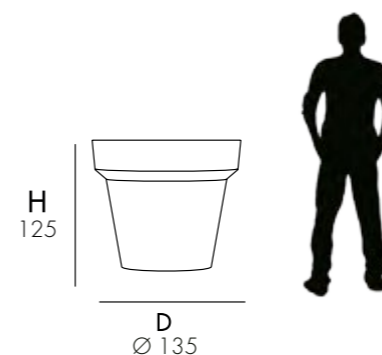

JARRÓN

- OUTDOOR
- REALIZADO EN RESINA COLOREADA A GRANEL