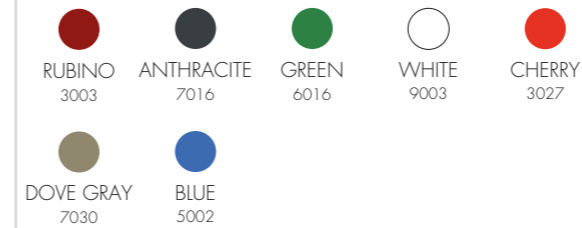

STANDARD COLORS RESIN

RAL LACQUERED

ON
REQUEST

SU RICHIESTA RAL LACCATA/
ANY RAL LACQUERED ON REQUEST

PREZZO SU RICHIESTA/PRICE ON REQUEST

VAT NOT INCLUDED

TONDO 102

€215.00

AR1925

VAT. NOT INCLUDED

VASO

- OUTDOOR
- REALIZZATO IN RESINA COLORATA IN MASSA

POT

- OUTDOOR
- REALIZED IN POLYETHYLENE HD MASS COLOURED

VASE

- OUTDOOR
- FABRIQUÉ EN RÉSINE COLORATION MASSIVE

JARRÓN

- OUTDOOR
- REALIZADO EN RESINA COLOREADA A GRANEL