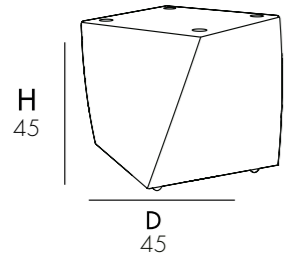

PREZZO SU RICHIESTA/PRICE ON REQUEST

VAT. NOT INCLUDED

TWIST POUF

€135.00

DP8068

VAT. NOT INCLUDED

SGABELLO

- OUTDOOR
- REALIZZATO IN RESINA COLORATA IN MASSA