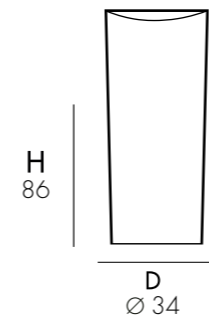

TONDO 86 SL

€225.00

AR1914/SOLAR

VAT. NOT INCLUDED