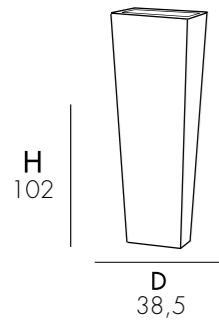

COLOR LIGHT RESIN

NEUTRAL

QUADRO 102 SL

€245.00

AR1926/SOLAR

VAT. NOT INCLUDED