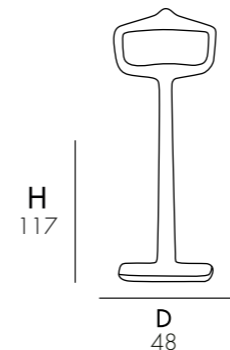

PREZZO SU RICHIESTA/PRICE ON REQUEST

VAT NOT INCLUDED

BOBO

€125.00

DP1541

VAT. NOT INCLUDED

DESIGN BY: BALLABIO C.
ELLA
EZYETIC

PORTA ABITI