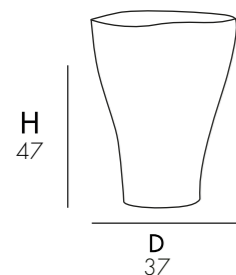

PREZZO SU RICHIESTA/PRICE ON REQUEST

VAT. NOT INCLUDED

FELIX

€95.00

DP1550

VAT. NOT INCLUDED

 3 Kg

 D 52 cm
H 52 cm
W 52 cm