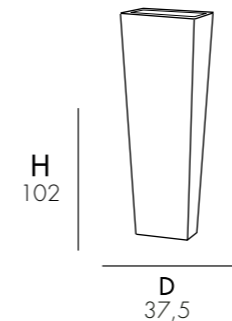

QUADRO 102

€215.00

AR1926

VAT. NOT INCLUDED

H
102

D
37,5

5,5 Kg

D 60 cm
H 120 cm
W 60 cm

VASO

- OUTDOOR
- REALIZZATO IN RESINA COLORATA IN MASSA

POT

- OUTDOOR
- REALIZED IN POLYETHYLENE HD MASS COLOURED

VASE

- OUTDOOR
- FABRIQUÉ EN RÉSINE COLORATION MASSIVE

JARRÓN

- OUTDOOR
- REALIZADO EN RESINA COLOREADA A GRANEL