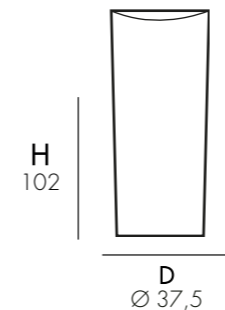

STANDARD COLORS RESIN

RAL LACQUERED

ON
REQUEST

SU RICHIESTA RAL LACCATA/
ANY RAL LACQUERED ON REQUEST

PREZZO SU RICHIESTA/PRICE ON REQUEST

VAT NOT INCLUDED

TONDO 86

€195.00

AR1914

VAT. NOT INCLUDED

VASO

- OUTDOOR
- REALIZZATO IN RESINA COLORATA IN MASSA

POT

- OUTDOOR
- REALIZED IN POLYETHYLENE HD MASS COLOURED

VASE

- OUTDOOR
- FABRIQUÉ EN RÉSINE COLORATION MASSIVE

JARRÓN

- OUTDOOR
- REALIZADO EN RESINA COLOREADA A GRANEL

STANDARD COLORS RESIN

RAL LACQUERED

ON
REQUEST

SU RICHIESTA RAL LACCATA/
ANY RAL LACQUERED ON REQUEST

PREZZO SU RICHIESTA/PRICE ON REQUEST

VAT NOT INCLUDED

TONDO 102

€215.00

AR1925

VAT. NOT INCLUDED

VASO

- OUTDOOR
- REALIZZATO IN RESINA COLORATA IN MASSA

POT

- OUTDOOR
- REALIZED IN POLYETHYLENE HD MASS COLOURED

VASE

- OUTDOOR
- FABRIQUÉ EN RÉSINE COLORATION MASSIVE

JARRÓN

- OUTDOOR
- REALIZADO EN RESINA COLOREADA A GRANEL