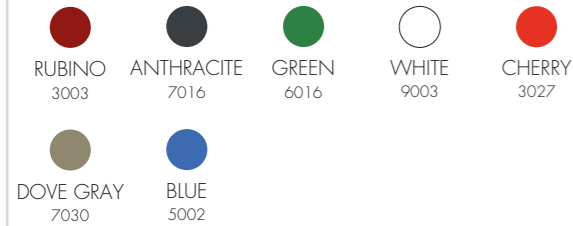

ARKEMA®
DESIGN
MADE IN ITALY

NATURA
LINE

STANDARD COLORS RESIN

RAL LACQUERED

ON REQUEST

SU RICHIESTA RAL LACCATA/
ANY RAL LACQUERED ON REQUEST

PREZZO SU RICHIESTA/PRICE ON REQUEST

VAT NOT INCLUDED