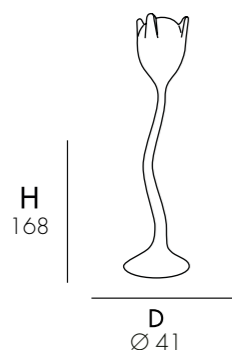

TULIPAN

€195.00

DP1542

VAT. NOT INCLUDED

DESIGN BY: ELLA
EZYETIC