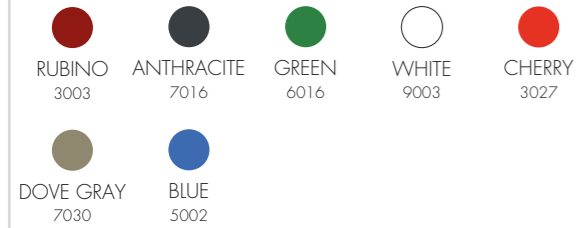

STANDARD COLORS RESIN

RAL LACQUERED

ON
REQUEST

SU RICHIESTA RAL LACCATA/
ANY RAL LACQUERED ON REQUEST

PREZZO SU RICHIESTA/PRICE ON REQUEST

VAT NOT INCLUDED

TONDO 86

€195.00

AR1914

VAT. NOT INCLUDED

VASO

- OUTDOOR
- REALIZZATO IN RESINA COLORATA IN MASSA

POT

- OUTDOOR
- REALIZED IN POLYETHYLENE HD MASS COLOURED

VASE

- OUTDOOR
- FABRIQUÉ EN RÉSINE COLORATION MASSIVE

JARRÓN

- OUTDOOR
- REALIZADO EN RESINA COLOREADA A GRANEL