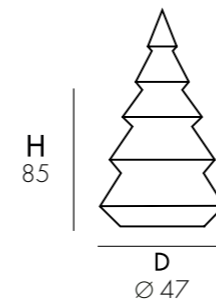

PINO SL MEDIO €165.00

DP2225/SOLAR VAT. NOT INCLUDED