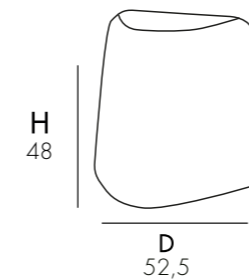

H
48D
52,5

4 Kg

D 55 cm
H 55 cm
W 55 cm

SGABELLO

- OUTDOOR
- REALIZZATO IN RESINA COLORATA IN MASSA

FOOTSTOOL

- OUTDOOR
- REALIZED IN POLYETHYLENE HD MASS COLOURED

TABOURET