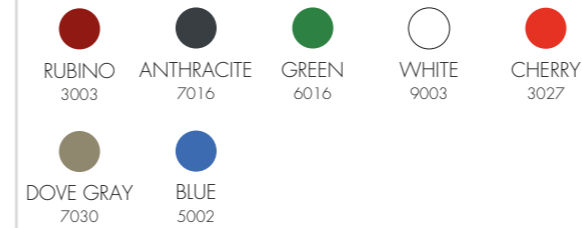

POT

- OUTDOOR
- REALIZED IN POLYETHYLENE HD MASS COLOURED

VASE

- OUTDOOR
- FABRIQUÉ EN RÉSINE COLORATION MASSIVE

JARRÓN

- OUTDOOR
- REALIZADO EN RESINA COLOREADA A GRANEL

STANDARD COLORS RESIN

RAL LACQUERED