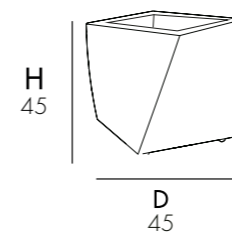

ON
REQUESTSU RICHIESTA RAL LACCATA/
ANY RAL LACQUERED ON REQUEST

PREZZO SU RICHIESTA/PRICE ON REQUEST

VAT NOT INCLUDED

TWISTY VASE

€115.00

DP8071

VAT. NOT INCLUDED

VASO