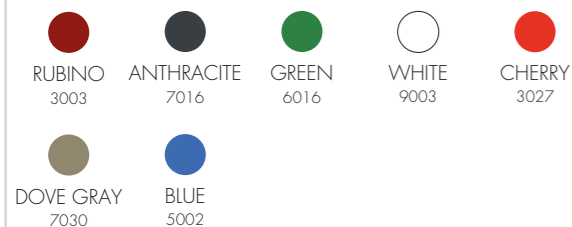

STANDARD COLORS RESIN