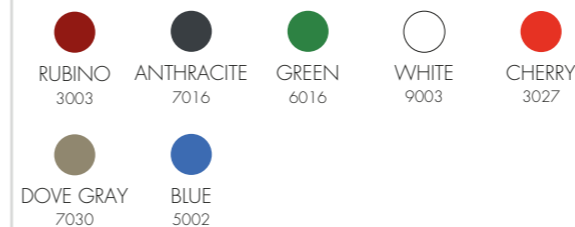

STANDARD COLORS RESIN