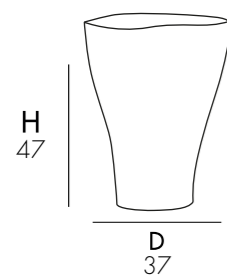

COLOR LIGHT RESIN

NEUTRAL

FELIX SL

DP1550/SOLAR

€145.00

VAT. NOT INCLUDED

H
47

D
37

3 Kg

D 52 cm
H 52 cm
W 52 cm

COMPLEMENTO D'ARREDO LUMINOSO

- VERSIONE LUMINOSA FOTOVOLTAICA
- REALIZZATO IN RESINA IN MASSA
- LED RGB

BRIGHT FURNITURE COMPLEMENT

- PHOTOVOLTAIC LIGHT VERSION
- REALIZED IN POLYETHYLENE HD MASS
- LED RGB

ACCESSOIRE D'AMEUBLEMENT

- VERSION LUMINEUSE PHOTOVOLTAÏQUE
- FABRIQUÉ EN RÉSINE MASSIVE
- LED RGB

ACCESORIO DE MOBILIARIO LUMINOSOS

- VERSIÓN LUMINOSA FOTOVOLTAICA
- REALIZADO EN RESINA A GRANEL
- LED RGB

ARKEMA®
DESIGN
MADE IN ITALY