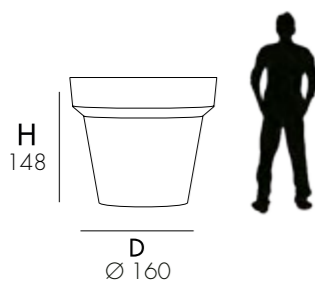

JARRÓN

- OUTDOOR
- REALIZADO EN RESINA COLOREADA A GRANEL