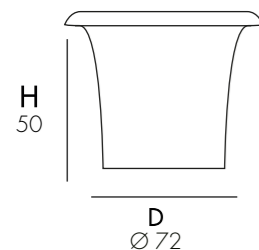

PREZZO SU RICHIESTA/PRICE ON REQUEST

VAT NOT INCLUDED

TUMMY VASE

€175.00

DP8070

VAT. NOT INCLUDED

VASO

- OUTDOOR
- REALIZZATO IN RESINA COLORATA IN MASSA