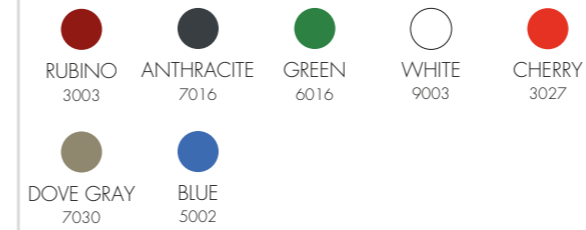

MESA ALTA

- OUTDOOR
- REALIZADO EN RESINA COLOREADA A GRANEL

H
110D
Ø 65

12 Kg

D 65 cm
H 140 cm
W 65 cm

STANDARD COLORS RESIN

RAL LACQUERED

ON
REQUESTSU RICHIESTA RAL LACCATA/
ANY RAL LACQUERED ON REQUEST