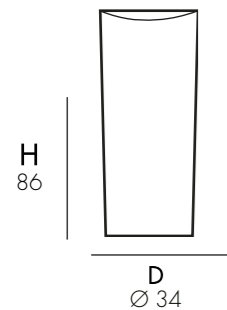

STANDARD COLORS RESIN

RAL LACQUERED

ON
REQUEST

SU RICHIESTA RAL LACCATA/
ANY RAL LACQUERED ON REQUEST

PREZZO SU RICHIESTA/PRICE ON REQUEST

VAT NOT INCLUDED

TONDO 86

€195.00

AR1914

VAT. NOT INCLUDED

VASO

- OUTDOOR
- REALIZZATO IN RESINA COLORATA IN MASSA

POT

- OUTDOOR
- REALIZED IN POLYETHYLENE HD MASS COLOURED

VASE

- OUTDOOR
- FABRIQUÉ EN RÉSINE COLORATION MASSIVE

JARRÓN

- OUTDOOR
- REALIZADO EN RESINA COLOREADA A GRANEL

STANDARD COLORS RESIN

RAL LACQUERED

ON
REQUEST

SU RICHIESTA RAL LACCATA/
ANY RAL LACQUERED ON REQUEST

PREZZO SU RICHIESTA/PRICE ON REQUEST

VAT NOT INCLUDED

TONDO 102

€215.00

AR1925

VAT. NOT INCLUDED

VASO

- OUTDOOR
- REALIZZATO IN RESINA COLORATA IN MASSA

POT

- OUTDOOR
- REALIZED IN POLYETHYLENE HD MASS COLOURED

VASE

- OUTDOOR
- FABRIQUÉ EN RÉSINE COLORATION MASSIVE

JARRÓN

- OUTDOOR
- REALIZADO EN RESINA COLOREADA A GRANEL