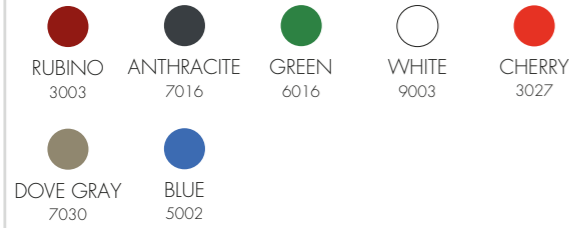

STANDARD COLORS RESIN