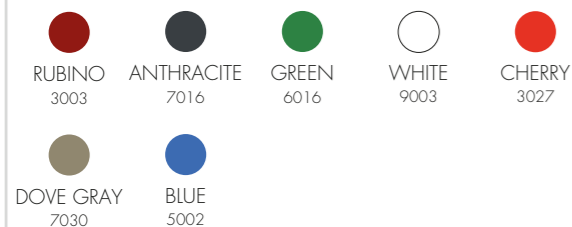

**STILE
LINE**

STANDARD COLORS RESIN

RAL LACQUERED

ON REQUEST

SU RICHIESTA RAL LACCATA/
ANY RAL LACQUERED ON REQUEST

PREZZO SU RICHIESTA/PRICE ON REQUEST

VAT NOT INCLUDED

TULIPAN