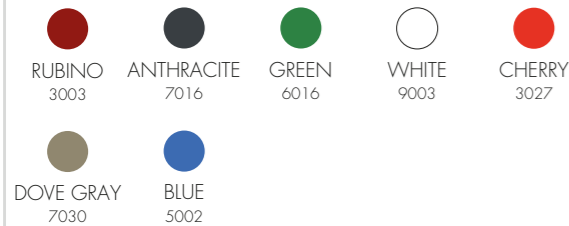

STANDARD COLORS RESIN

RAL LACQUERED

ON REQUEST

SU RICHIESTA RAL LACCATA/
ANY RAL LACQUERED ON REQUEST

PREZZO SU RICHIESTA/PRICE ON REQUEST

WT. NOT INCLUDED

STANDARD COLORS RESIN

RAL LACQUERED