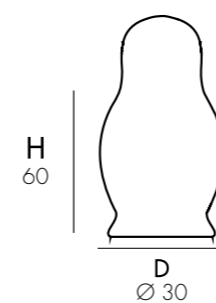

OSCA SL

€165.00

DP8069

VAT. NOT INCLUDED