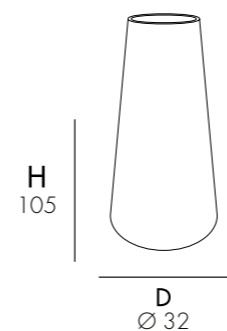

JARRÓN

- OUTDOOR
- REALIZADO EN RESINA COLOREADA A GRANEL