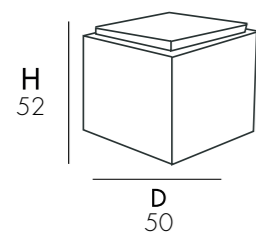

COLOR LIGHT RESIN

NEUTRAL

IRIS COMFORT SL €265.00

DP1929/COMFORT SOLARE VAT. NOT INCLUDED