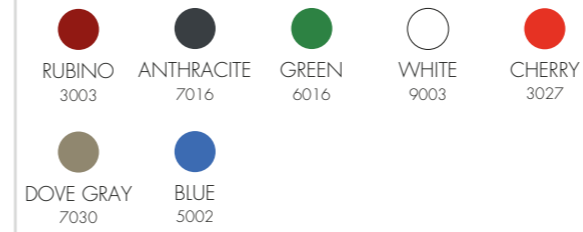

STANDARD COLORS RESIN