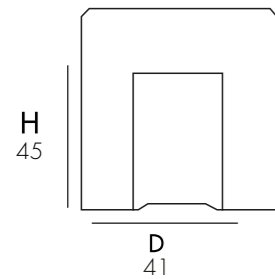

KAMI SGABELLO €135.00

DP8076

VAT. NOT INCLUDED