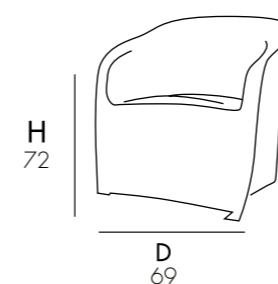

LADY

€265.00

DP1545

VAT. NOT INCLUDED

H
72

D
69

9,5 Kg

recycled or
recyclable

D 70 cm
H 76 cm
W 65 cm

POLTRONA

- OUTDOOR
- REALIZZATA IN RESINA COLORATA IN MASSA

ARMCHAIR

- OUTDOOR
- REALIZED IN POLYETHYLENE HD MASS COLOURED

FAUTEUIL

- OUTDOOR
- FABRIQUÉ EN RÉSINE COLORATION MASSIVE

SILLÓN

- OUTDOOR
- REALIZADO EN RESINA COLOREADA A GRANEL