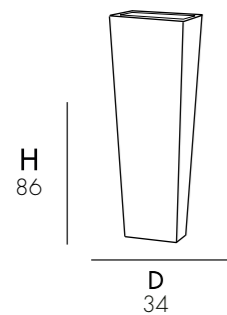

QUADRO 86

€195.00

AR1927

VAT. NOT INCLUDED