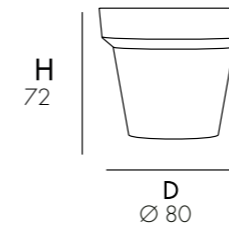

JARRÓN

- OUTDOOR
- REALIZADO EN RESINA COLOREADA A GRANEL