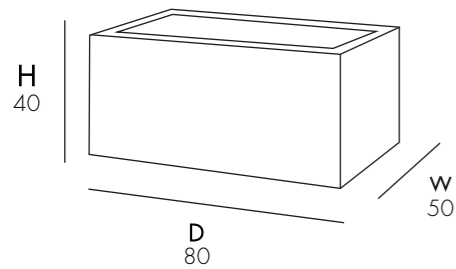

STANDARD COLORS RESIN

RAL LACQUERED

ON REQUEST

SU RICHIESTA RAL LACCATA/
ANY RAL LACQUERED ON REQUEST

PREZZO SU RICHIESTA/PRICE ON REQUEST

VAT NOT INCLUDED

MODULO CASSETTA €295.00

AR1923

VAT. NOT INCLUDED