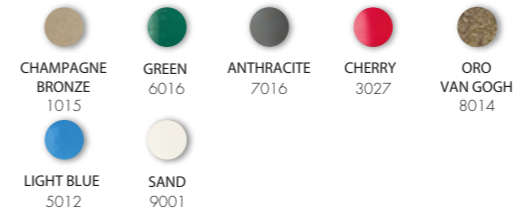

STANDARD COLOR ALLUMINIO