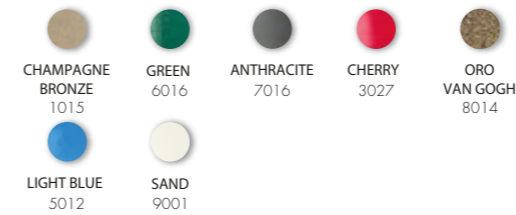

STANDARD COLOR ALLUMINIO

SPECIAL COLOR ALLUMINIO

*EXTRA FOR SPECIAL COLORS €125.00

*EXTRA FOR INOX BAND €145.00

VAT. NOT INCLUDED

STANDARD COLOR ALLUMINIO

SPECIAL COLOR ALLUMINIO

*EXTRA FOR SPECIAL COLORS €125.00