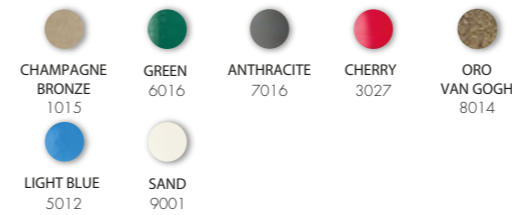

STANDARD COLOR ALLUMINIO