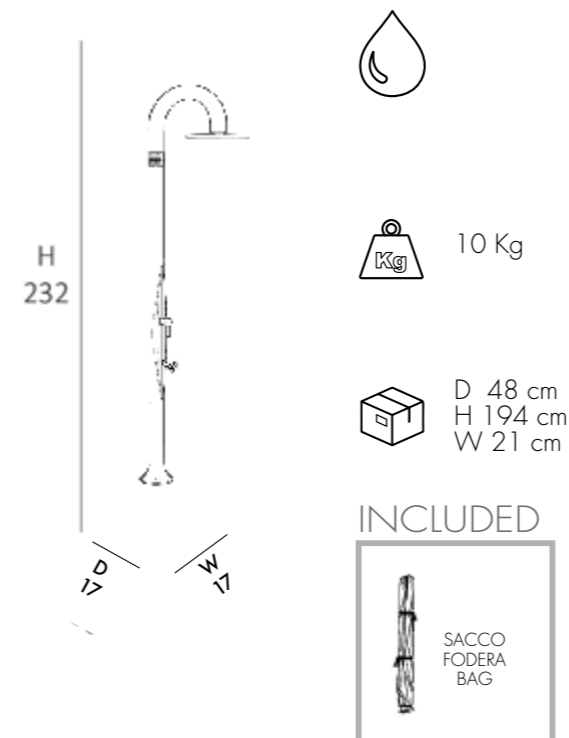

FUNNY YIN T 325 - TL €950.00

VAT. NOT INCLUDED

DOCCIA TRADIZIONALE

- SOFFIONE 250mm • MISCELATORE • LAVAPIEDI
- REALIZZATA IN RESINA VERNICIATA A LIQUIDO
- ACCESSORI IN OTTONE CROMATO E ABS CROMATO
- ATTACCO DOCCIA STANDARD A PAVIMENTO, SU RICHIESTA LATERALE

TRADITIONAL SHOWER

- SHOWER HEAD 250mm • MIXER • FOOTWASHER
- REALIZED IN RESIN LIQUID PAINTING
- ACCESSORIES IN CHROMED BRASS AND CHROME ABS
- SHOWER ATTACHMENT AT THE FLOOR, LATERAL ON REQUEST

DOUCHE TRADITIONNELLE

- POMME DE DOUCHE 250mm • MITIGEUR • RINCE PIEDS
- FABRIQUÉE EN RÉSINE PEINT A LIQUID
- ACCESSOIRES EN LAITON CHROMÉ ET ABS CHROME
- RACCORDEMENT DOUCHE AU SOL, LATERAL SUR DEMANDE

DUCHA TRADITIONAL

- CABEZA DE DUCHA 250mm • MEZCLADOR • LAVAPIES
- REALIZADA EN RESINA COLOREADA AL LIQUIDO
- ACCESORIOS DE LATÓN CROMADO Y ABS CROMO
- CONEXIÓN DE DUCHA EN EL SUELO, LATERAL BAJO PEDIDO