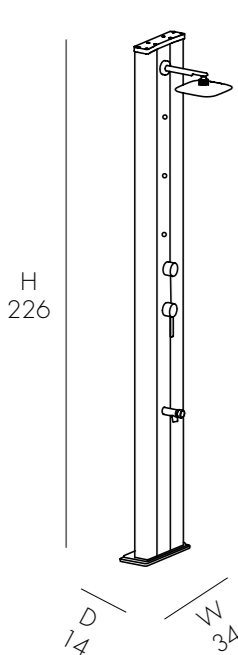

SPECIAL COLOR TOPLINE

*EXTRA FOR SPECIAL COLOR €285.00
VAT. NOT INCLUDED

DADA S D 455 - TL

€2450.00

VAT. NOT INCLUDED

28,5 Kg

D 36 cm
H 231 cm
W 24 cm

INCLUDED