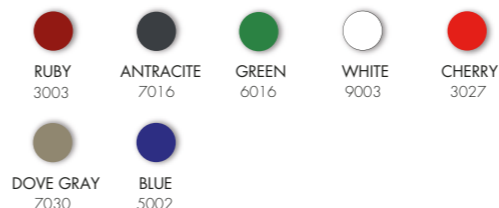

STANDARD COLOR RESINA