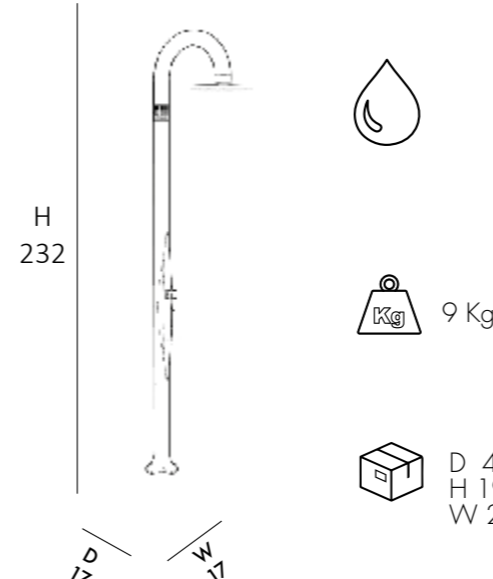

FUNNY YIN T 305

€415.00

VAT. NOT INCLUDED

DOCCIA TRADIZIONALE

- SOFFIONE 250mm • MISCELATORE
- REALIZZATA IN RESINA COLORATA IN MASSA
- ACCESSORI IN OTTONE CROMATO E ABS CROMATO
- ATTACCO DOCCIA STANDARD A PAVIMENTO, SU RICHIESTA LATERALE

TRADITIONAL SHOWER

- SHOWER HEAD 250mm • MIXER
- REALIZED IN POLYETHYLENE HD MASS COLOURED
- ACCESSORIES IN CHROMED BRASS AND CHROME ABS
- SHOWER ATTACHMENT AT THE FLOOR, LATERAL ON REQUEST

DOUCHE TRADITIONNELLE

- POMME DE DOUCHE 250mm • MITIGEUR
- EN RÉSINE PEINTE
- ACCESSOIRES EN LAITON CHROMÉ ET ABS CHROME
- RACCORDEMENT DOUCHE AU SOL, LATERAL SUR DEMANDE

DUCHA TRADITIONAL

- CABEZA DE DUCHA 250mm • MEZCLADOR
- REALIZADA EN RESINA COLOREADO A GRANEL
- ACCESORIOS DE LATÓN CROMADO Y ABS CROMO
- CONEXIÓN DE DUCHA EN EL SUELO, LATERAL BAJO PEDIDO