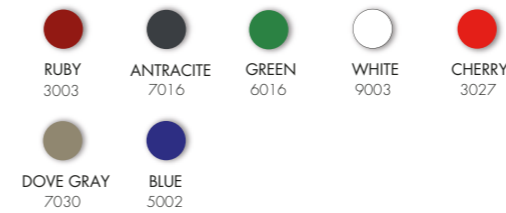

STANDARD COLOR RESINA