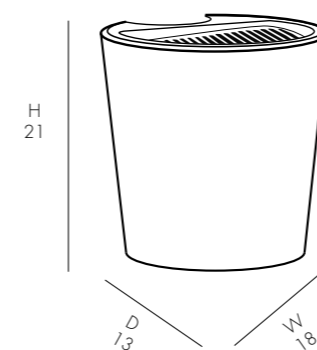

🇪🇸 CESTA

- PARA H2O, GH115
- DRENAJE DE AGUA COLOCADO BAJO EL TAMBOR