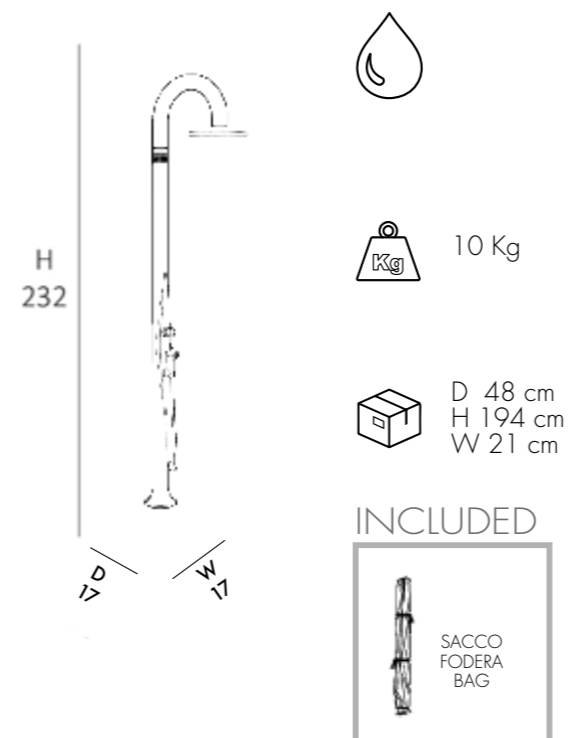

FUNNY YIN T 345 - TL

€1150.00

VAT. NOT INCLUDED

DOCCIA TRADIZIONALE

- SOFFIONE 250mm • MISCELATORE • DOCCETTA
- REALIZZATA IN RESINA VERNICIATA A LIQUIDO
- ACCESSORI IN OTTONE CROMATO E ABS CROMATO
- ATTACCO DOCCIA STANDARD A PAVIMENTO, SU RICHIESTA LATERALE

TRADITIONAL SHOWER

- SHOWER HEAD 250mm • MIXER • HAND SHOWER
- REALIZED IN RESIN LIQUID PAINTING
- ACCESSORIES IN CHROMED BRASS AND CHROME ABS
- SHOWER ATTACHMENT AT THE FLOOR, LATERAL ON REQUEST

DOUCHE TRADITIONNELLE

- POMME DE DOUCHE 250mm • MITIGEUR • DOUCHETTE
- FABRIQUÉE EN RÉSINE PEINT A LIQUID
- ACCESSOIRES EN LAITON CHROMÉ ET ABS CHROME
- RACCORDEMENT DOUCHE AU SOL, LATERAL SUR DEMANDE

DUCHA TRADITIONAL

- CABEZA DE DUCHA 250mm • MEZCLADOR • DUCHA MOVIL
- REALIZADA EN RESINA COLOREADA AL LIQUIDO
- ACCESORIOS DE LATÓN CROMADO Y ABS CROMO
- CONEXIÓN DE DUCHA EN EL SUELO, LATERAL BAJO PEDIDO