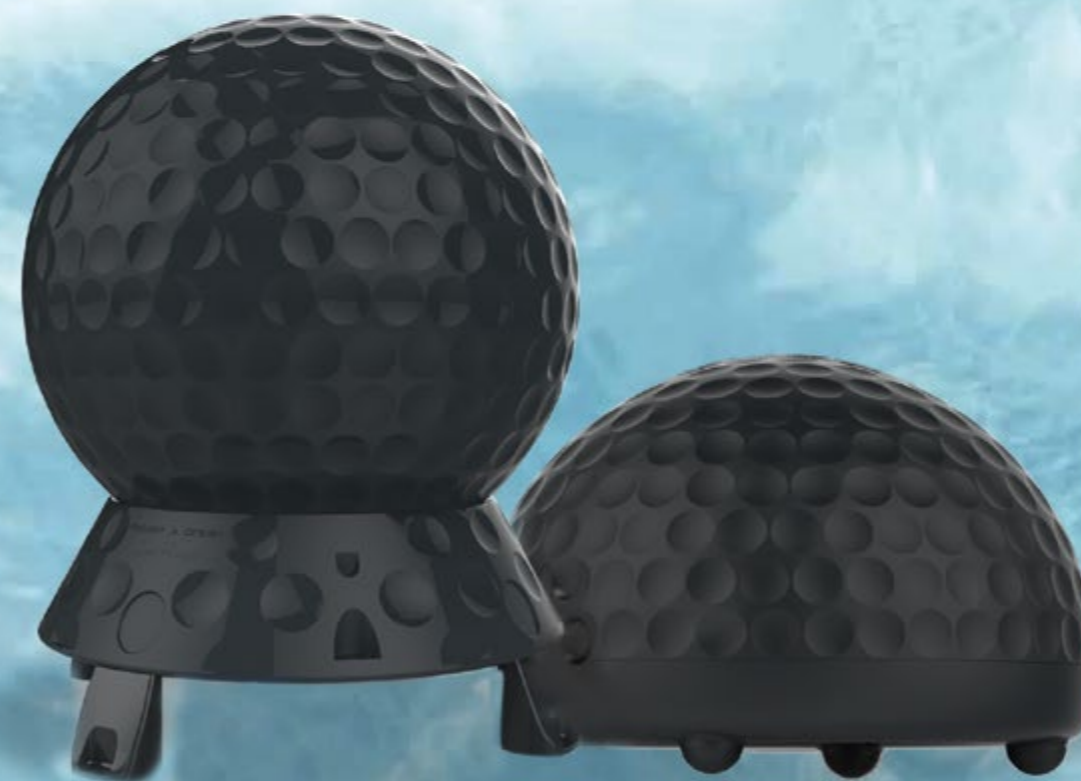

10 Kg

W 35 cm
H 123 cm
D 28 cm

ARKEMA®

D E S I G N

MADE IN ITALY

COLLETTORI
SOLARI

SOLAR
COLLECTOR

WARM WATER
NIGHT DAY SUMMER WINTER
RENEWABLE ENERGIES SAVE THE WORLD