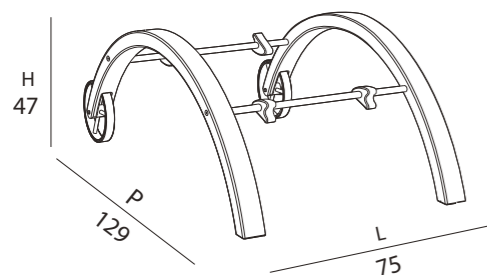

SPAIN APOYO EXTERIOR SERENIDIPITY

- APOYO EXTERIOR
- HECHO DE RESINA COLOREADA EN MASA
- RUEDAS DE ALUMINIO Y GOMA ANTIPROPULSOR