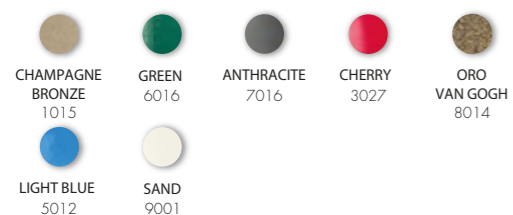

STANDARD COLOR ALLUMINIO

SPECIAL COLOR ALLUMINIO

*EXTRA FOR SPECIAL COLORS €125.00

*EXTRA FOR INOX BAND €145.00

VAT. NOT INCLUDED

SPRING FONTANA A S 345

€645.00

VAT. NOT INCLUDED