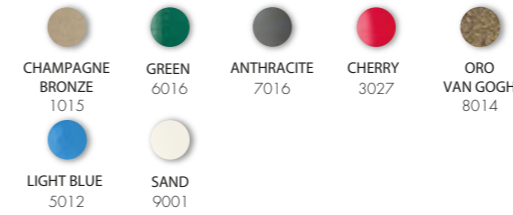

SPECIAL COLOR ALLUMINIO

*EXTRA FOR SPECIAL COLORS €125.00

*EXTRA FOR INOX BAND €145.00

VAT. NOT INCLUDED

STANDARD COLOR ALLUMINIO

SPECIAL COLOR ALLUMINIO

*EXTRA FOR SPECIAL COLORS €125.00

*EXTRA FOR INOX BAND €145.00