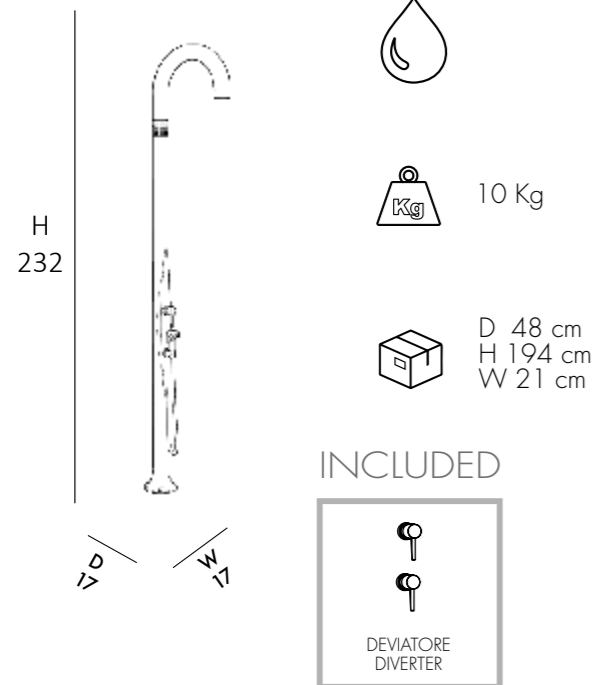

FUNNY YIN T 145 - D €545.00

VAT. NOT INCLUDED