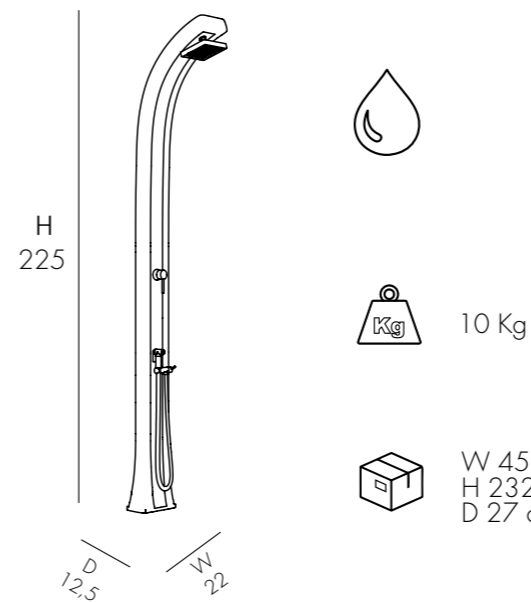

SPRING PLUS B 145 - I €635.00

VAT. NOT INCLUDED

DOCCIA TRADIZIONALE

- SOFFIONE • MISCELATORE • DOCCETTA • BANDA INOX
- REALIZZATA IN RESINA COLORATA IN MASSA
- ACCESSORI IN OTTONE CROMATO E ABS CROMATO
- ATTACCO DOCCIA POSTERIORE

TRADITIONAL SHOWER

- SHOWER HEAD • MIXER • HAND SHOWER • INOX BAND
- REALIZED IN POLYETHYLENE HD MASS COLOURED
- ACCESSORIES IN CHROMED BRASS AND CHROME ABS
- REAR SHOWER ATTACHMENT

DOUCHE TRADITIONNELLE

- POMME DE DOUCHE • MITIGEUR • DOUCHETTE • BANDE INOX
- EN RÉSINE PEINTE
- ACCESSOIRES EN LAITON CHROMÉ ET ABS CHROME
- ACCESSOIRE DE DOUCHE ARRIÈRE

DUCHA TRADITIONAL

- CABEZA DE DUCHA • MEZCLADOR • DUCHA MOVIL • BANDA INOX
- REALIZADA EN RESINA COLOREADO A GRANEL
- ACCESORIOS DE LATÓN CROMADO Y ABS CROMO
- ACCESORIO DE DUCHA TRASERA