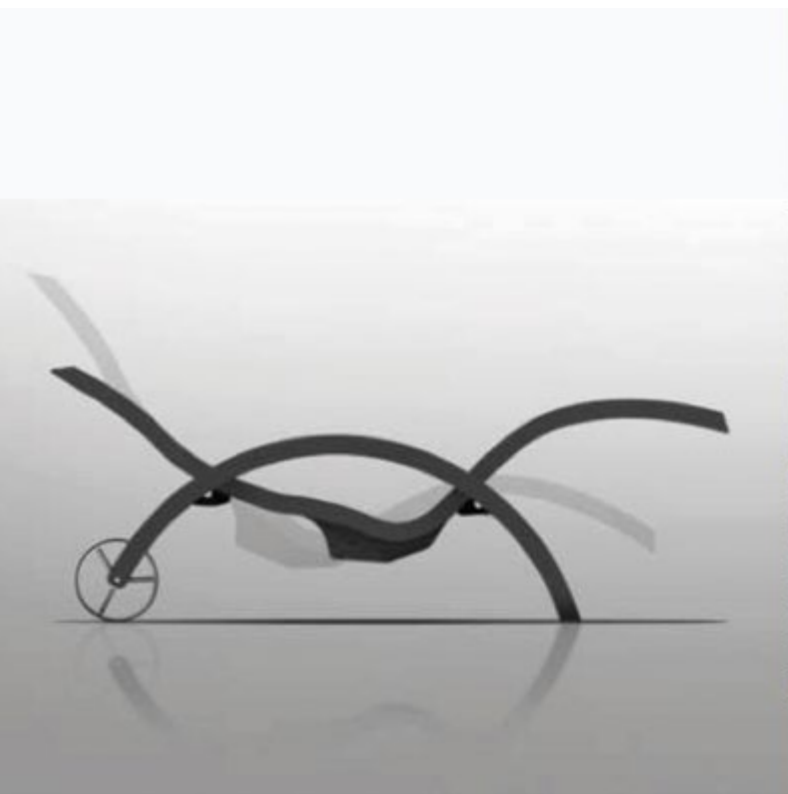

CHAISE LONGUE SERENDIPITY

- ASIENTO
- REALIZADA EN RESINA COLOREADO A GRANEL
- SOPORTE FLOTANTE