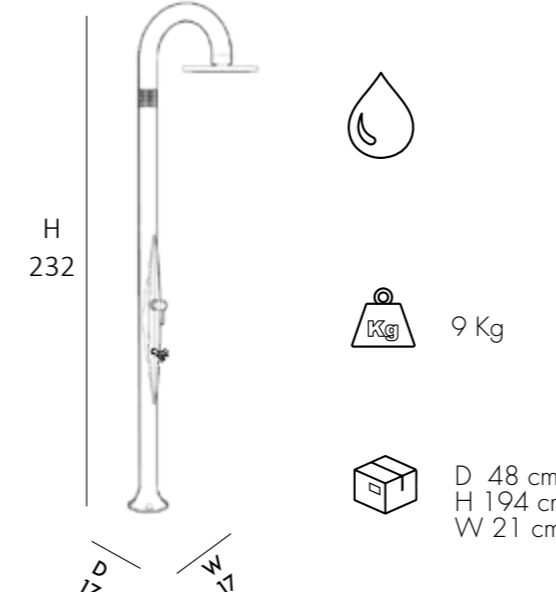

FUNNY YIN T 325

€445.00

VAT. NOT INCLUDED

DOCCIA TRADIZIONALE

- SOFFIONE 250mm • MISCELATORE • LAVAPIEDI
- REALIZZATA IN RESINA COLORATA IN MASSA
- ACCESSORI IN OTTONE CROMATO E ABS CROMATO
- ATTACCO DOCCIA STANDARD A PAVIMENTO, SU RICHIESTA LATERALE

TRADITIONAL SHOWER

- SHOWER HEAD 250mm • MIXER • FOOTWASHER
- REALIZED IN POLYETHYLENE HD MASS COLOURED
- ACCESSORIES IN CHROMED BRASS AND CHROME ABS
- SHOWER ATTACHMENT AT THE FLOOR, LATERAL ON REQUEST

DOUCHE TRADITIONNELLE

- POMME DE DOUCHE 250mm • MITIGEUR • RINCE PIEDS
- EN RÉSINE PEINTE
- ACCESSOIRES EN LAITON CHROMÉ ET ABS CHROME
- RACCORDEMENT DOUCHE AU SOL, LATERAL SUR DEMANDE

DUCHA TRADITIONAL

- CABEZA DE DUCHA 250mm • MEZCLADOR • LAVAPIES
- REALIZADA EN RESINA COLOREADO A GRANEL
- ACCESORIOS DE LATÓN CROMADO Y ABS CROMO
- CONEXIÓN DE DUCHA EN EL SUELO, LATERAL BAJO PEDIDO