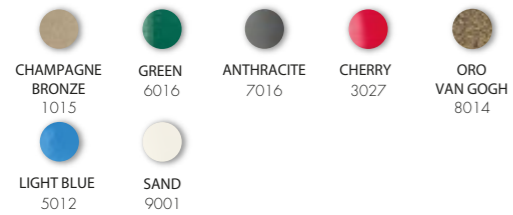

SPECIAL COLOR ALLUMINIO

*EXTRA FOR SPECIAL COLORS €125.00

*EXTRA FOR INOX BAND €145.00

VAT. NOT INCLUDED

JOLLY GO JG 145 €475.00

VAT. NOT INCLUDED

12 Kg

W 17 cm
H 125 cm
D 35 cm