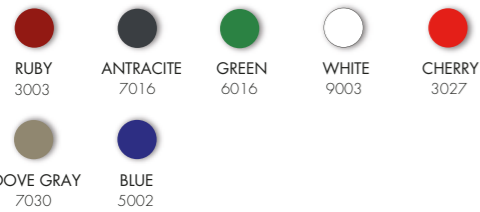

STANDARD COLOR RESINA