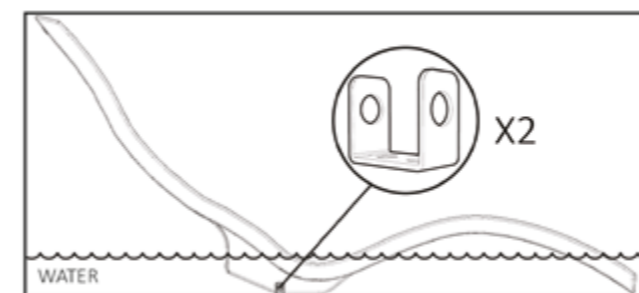

SPAIN APOYO SERENDIPITY IMMERSA

- SOPORTE PARA SERENDIPITY IMMERSA
- HECHO EN INOX 316