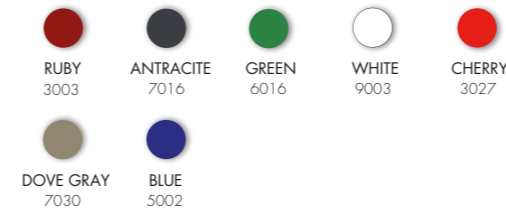

STANDARD COLOR RESINA