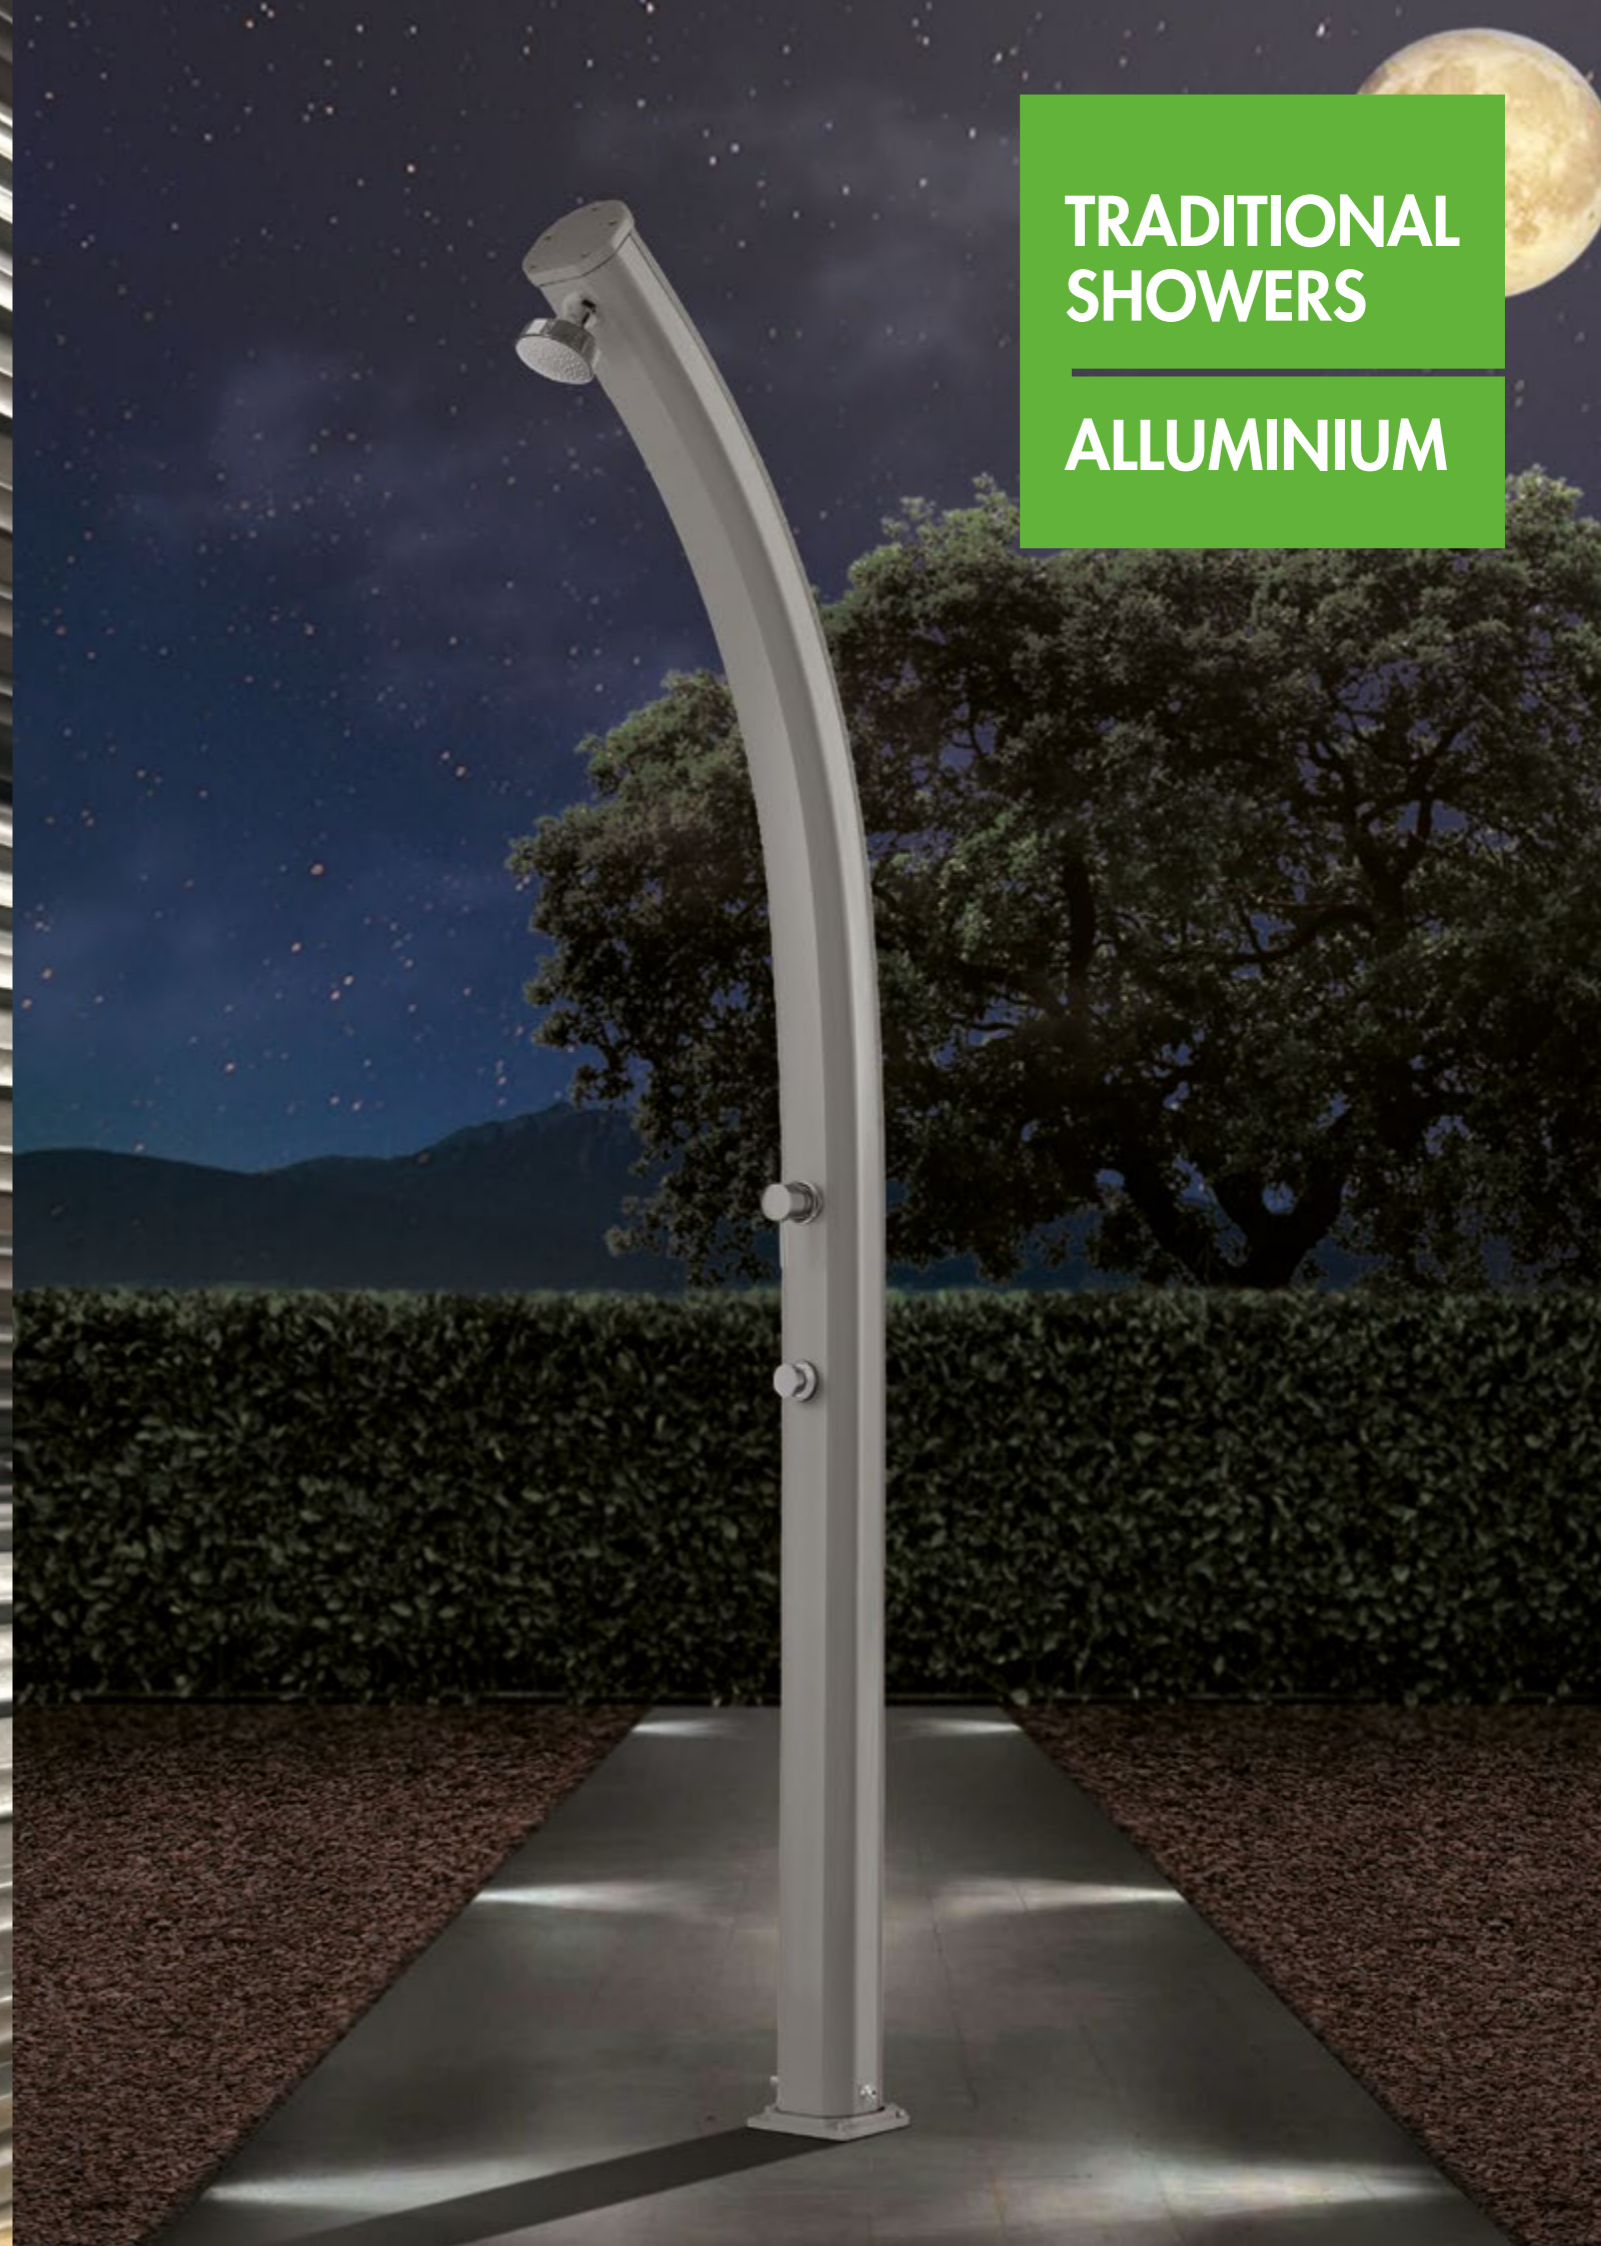

**TRADITIONAL
SHOWERS**

ALLUMINIUM