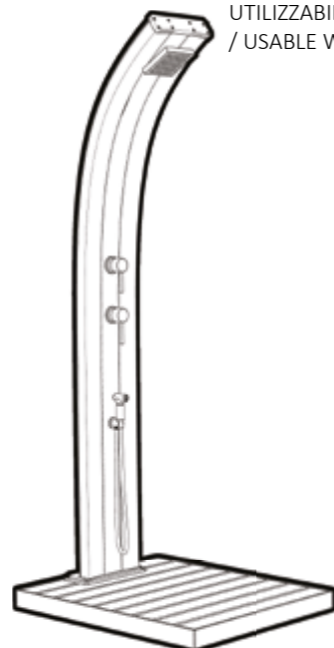

SELF SUPPORT

UTILIZZABILE CON LE DOCCE:
/USABLE WITH THE FOLLOWING
SHOWERS:

- HAPPY
- HAPPY ONE
- HAPPY FIVE
- HAPPY BEACH
- BIG HAPPY / BIG HAPPY FIVE
- HAPPY GO
- JOLLY
- JOLLY S
- JOLLY PLUS
- BIG JOLLY
- JOLLY GO
- JOLLY FONTANA
- JOLLY LAVAPIEDI
- SPRING
- SPRING S
- SPRING PLUS
- DADA
- DADA S
- FUNNY YIN
- FUNNY YANG
- ENERGY PRO

ON SIDE

UTILIZZABILE CON TUTTE LE DOCCE
/ USABLE WITH ALL THE SHOWERS

COLORS

COLOR

OKUMÉ WOOD
D107 ONLY

PIATTO DOCCIA TOP D 106

€395.00

VAT. NOT INCLUDED

13 Kg

W 85 cm
D 102 cm
H 9 cm

PIATTO DOCCIA TOP

- PEDANA RIMOVIBILE PER LA PULIZIA E L'ISPEZIONE
- VASCA RACCOGLI ACQUA INTEGRATA
- SCARICO ACQUA COMPLANARE
- REALIZZATO IN LEGNO OKUMÉ
- IL PIATTO DOCCIA È AUTOPORTANTE MA CONSIGLIAMO IL FISSAGGIO A TERRA CON VITI

SHOWER BASE TOP

- OPENABLE WOOD PLATFORM FOR CLEANING AND INSPECTION
- INTEGRATED WATER COLLECTING TANK
- HORIZONTAL PRALLEL WATER DRAINING
- REALIZED IN WOOD OKUME
- THE SHOWER TRAY IS SELF-SUPPORTING BUT WE RECOMMEND FIXING IT GROUND WITH SCREWS

RECEVEUR DE DOUCHE TOP

- STRUCTURE MOBILE POUR LE NETTOYAGE ET L'INSPECTION
- PLATEFORME OUVRANTE INTÉGRÉE
- ÉCHAPPEMENT D'EAU COMPLANARE
- RÉALISÉ EN BOIS OKUME
- LE RECEVEUR DE DOUCHE EST AUTOPORTANT MAIS NOUS VOUS RECOMMANDONS DE LE FIXER MISE À LA TERRE AVEC VIS

BADEJA DE DUCHA

- PANEL EXTRAÍBLE PARA LIMPIEZA E INSPECCIÓN
- TANQUE RECOGE DE AGUA INTEGRADA
- DESCARGA PARALELA DE AGUA
- REALIZADO EN MADERA OKUME
- EL PLATO DE DUCHA ES AUTOPORTANTE PERO RECOMENDAMOS FIJARLO TIERRA CON TORNILLOS