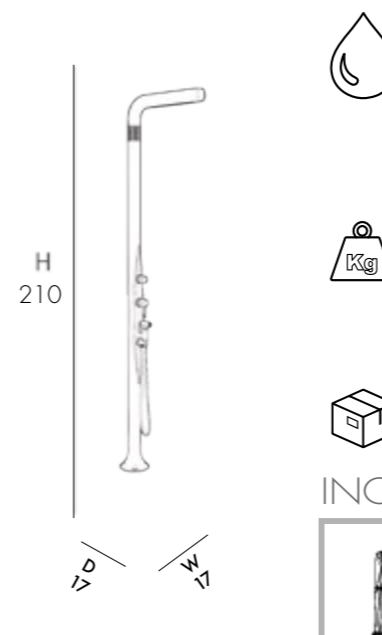

STANDARD COLOR TOPLINE

SPECIAL COLOR TOPLINE

*EXTRA FOR SPECIAL COLOR
€285.00
VAT. NOT INCLUDED

FUNNY YANG T 245 - D - TL €1450.00

VAT. NOT INCLUDED

10,5 Kg

D 48 cm
H 194 cm
W 21 cm

INCLUDED