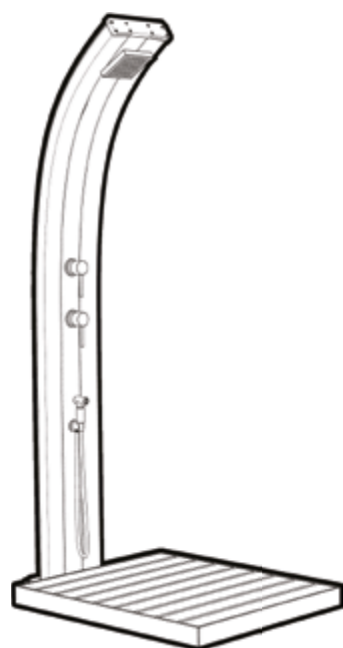

**PIATTI
DOCCIA
SHOWER
BASE**

SELF SUPPORT

UTILIZZABILE CON LE DOCCE:
/USABLE WITH THE FOLLOWING
SHOWERS:

- HAPPY
- HAPPY ONE
- HAPPY FIVE
- HAPPY BEACH
- BIG HAPPY / BIG HAPPY FIVE
- HAPPY GO
- JOLLY
- JOLLY S
- JOLLY PLUS
- BIG JOLLY
- JOLLY GO
- JOLLY FONTANA
- JOLLY LAVAPIEDI
- SPRING
- SPRING S
- SPRING PLUS
- DADA
- DADA S
- FUNNY YIN
- FUNNY YANG
- ENERGY PRO