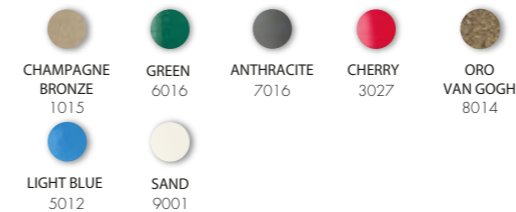

*EXTRA FOR SPECIAL COLORS €125.00

*EXTRA FOR INOX BAND €145.00

VAT. NOT INCLUDED

STANDARD COLOR ALLUMINIO

SPECIAL COLOR ALLUMINIO

*EXTRA FOR SPECIAL COLORS €125.00

*EXTRA FOR INOX BAND €145.00

VAT. NOT INCLUDED