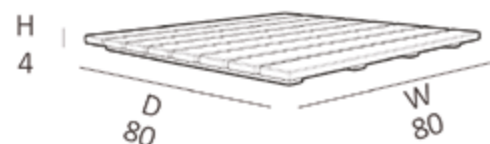

COLOR

OKUMÈ WOOD
D107 ONLY

PIATTO DOCCIA
ECOWOOD D 107

€195.00

VAT. NOT INCLUDED

SELF SUPPORT: - HAPPY - HAPPY ONE - HAPPY FIVE - HAPPY BEACH
- BIG HAPPY FIVE - HAPPY GO - JOLLY - JOLLY S
- JOLLY PLUS - BIG JOLLY - JOLLY GO - JOLLY FONTANA - JOLLY LAVAPIEDI
- SPRING - SPRING S - SPRING PLUS - DADA - DADA S
- FUNNY YIN & FUNNY YANG (request with rear beachside/beach binoing)