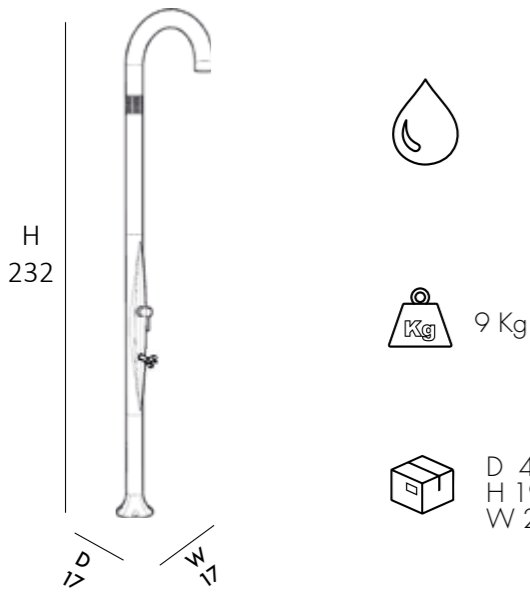

FUNNY YIN T 125

€395.00

VAT. NOT INCLUDED