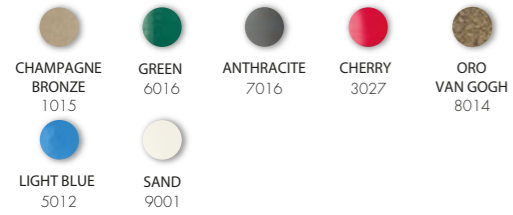

STANDARD COLOR ALLUMINIO