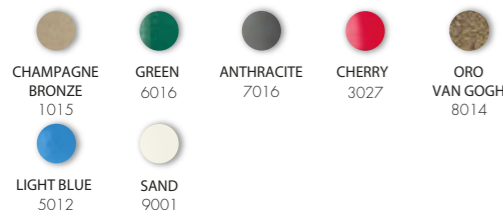

SPECIAL COLOR ALLUMINIO

*EXTRA FOR SPECIAL COLORS €125.00

*EXTRA FOR INOX BAND €145.00

VAT. NOT INCLUDED

JOLLY GO JG 180

€485.00

VAT. NOT INCLUDED

17,5 Lt