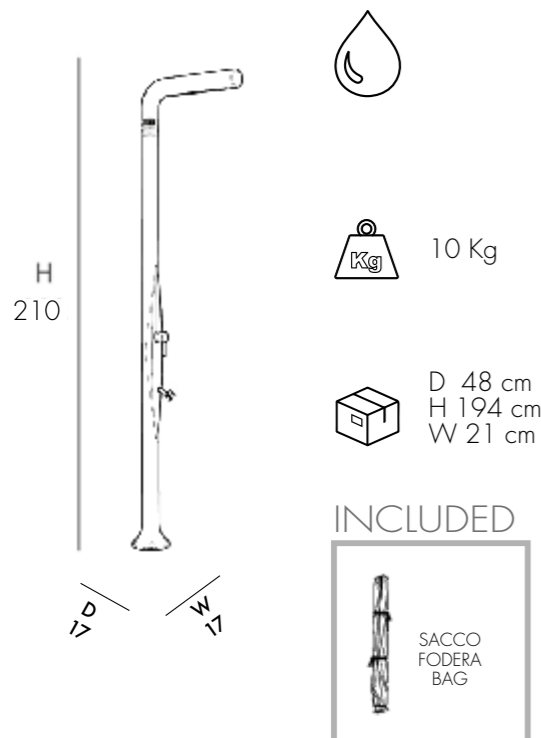

STANDARD COLOR TOPLINE

SPECIAL COLOR TOPLINE

*EXTRA FOR SPECIAL COLOR
€285.00
VAT. NOT INCLUDED

FUNNY YANG T 225 - TL €850.00

VAT. NOT INCLUDED