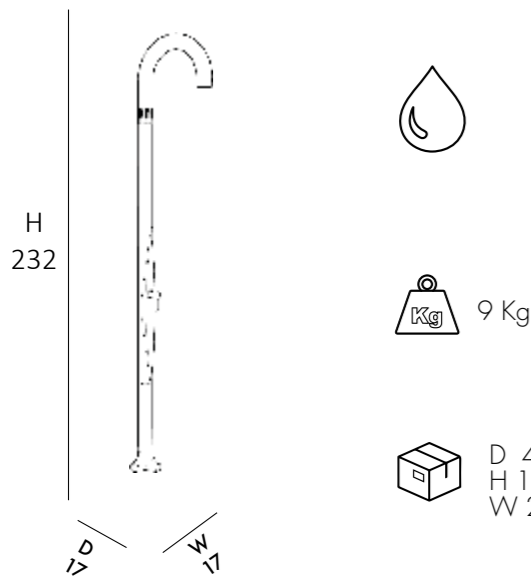

FUNNY YIN T 105

€365.00

VAT. NOT INCLUDED