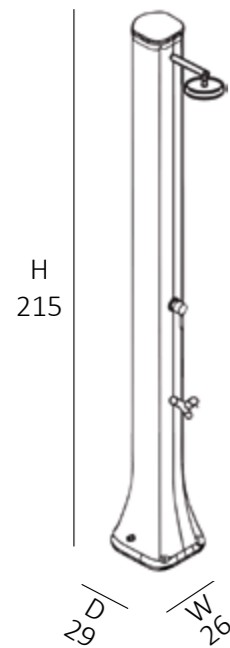

STANDARD COLOR ALLUMINIO

BIG HAPPY
FIVE F 620

€395.00

VAT. NOT INCLUDED

36 Lt

15,5 Kg

D 32 cm
H 221 cm
W 26 cm

DOCCIA SOLARE