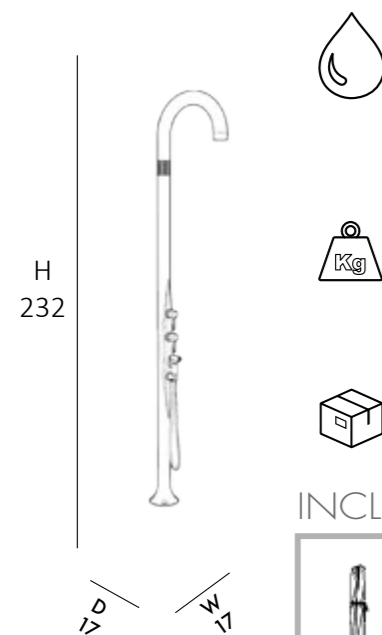

STANDARD COLOR TOPLINE

SPECIAL COLOR TOPLINE

*EXTRA FOR SPECIAL COLOR
€285.00
VAT. NOT INCLUDED

FUNNY YIN T 145 - D - TL €1350.00

VAT. NOT INCLUDED

10 Kg

D 48 cm
H 194 cm
W 21 cm

INCLUDED