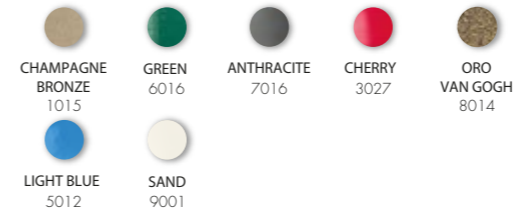

STANDARD COLOR ALLUMINIO

SPECIAL COLOR ALLUMINIO

*EXTRA FOR SPECIAL COLORS €125.00

*EXTRA FOR INOX BAND €145.00

VAT. NOT INCLUDED

JOLLY S A 620

€535.00

VAT. NOT INCLUDED