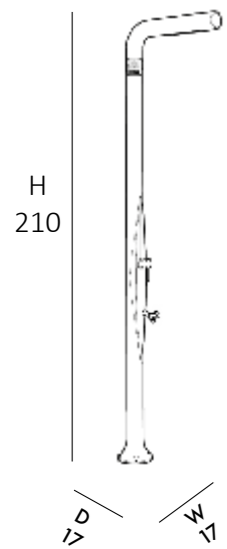

FUNNY YANG T 225 €395.00

VAT. NOT INCLUDED