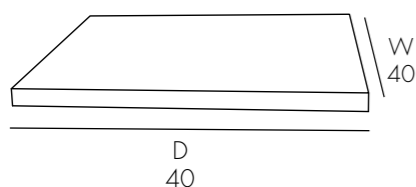

PIASTRELLE IN NOBILITATO D 180

€95.00

PIASTRELLE IN NOBILITATO PER L' INSTALLAZIONE DOCCIA

MELAMINE TILES FOR SHOWER INSTALLATION

VAT. NOT INCLUDED