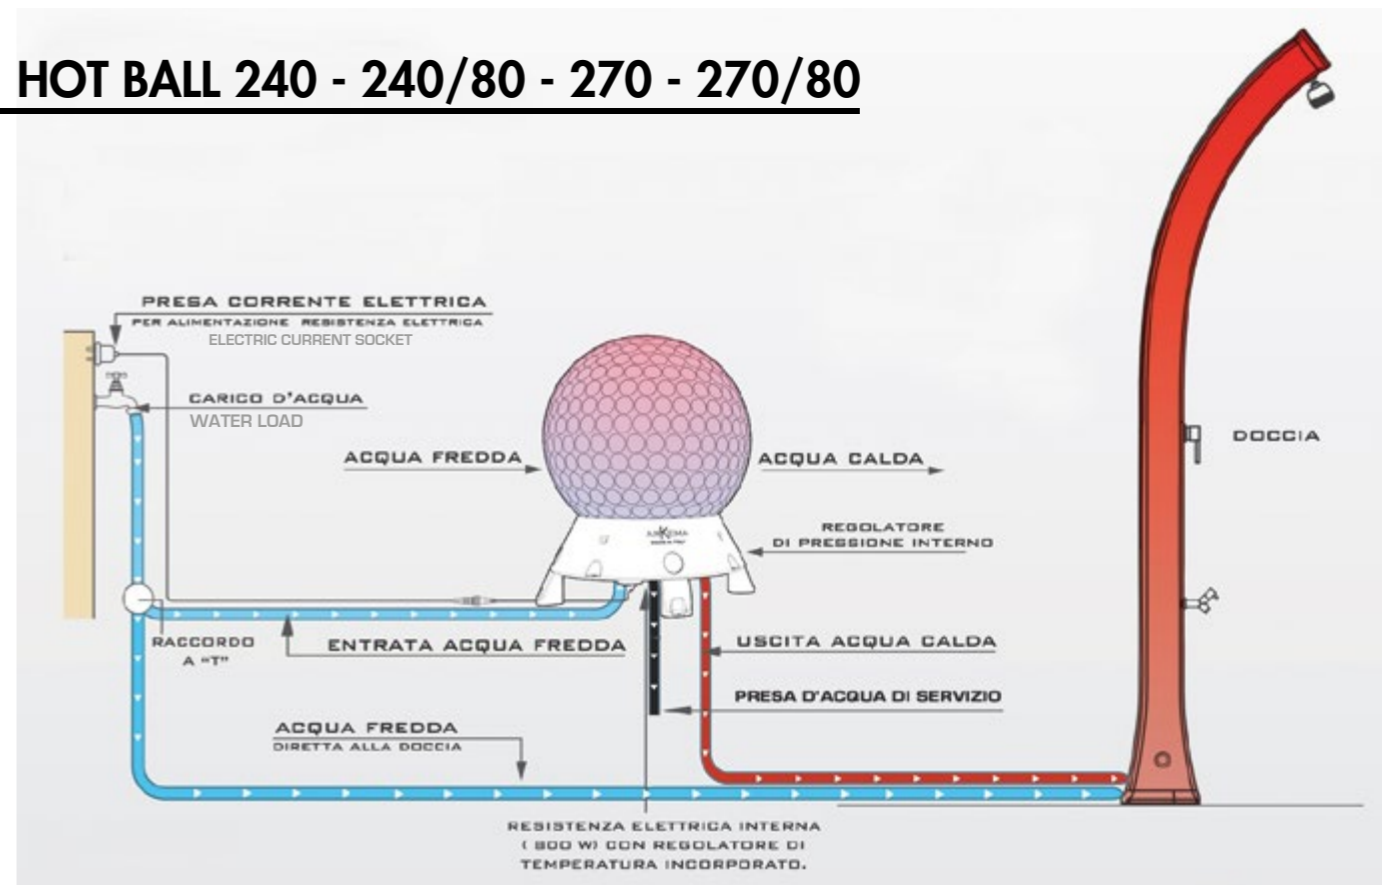

APPLICAZIONI/APPLICATION:

hot ball[®]

HOT BALL 200 - 200/80

HOT BALL 240 - 240/80 - 270 - 270/80

STANDARD COLORS RESIN

ANTHRACITE
7016

SK 100

€395.00