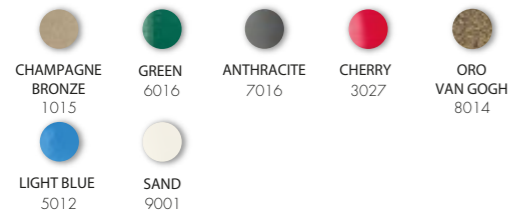

STANDARD COLOR ALLUMINIO

SPECIAL COLOR ALLUMINIO

*EXTRA FOR SPECIAL COLORS €125.00

*EXTRA FOR INOX BAND €145.00

VAT. NOT INCLUDED

STANDARD COLOR ALLUMINIO

SPECIAL COLOR ALLUMINIO

*EXTRA FOR SPECIAL COLORS €125.00