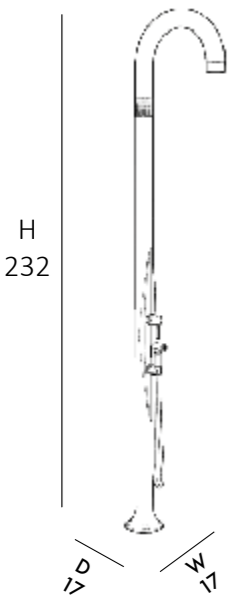

FUNNY YIN T 145

€465.00

VAT. NOT INCLUDED

10 Kg

D 48 cm
H 194 cm
W 21 cm

DOCCIA TRADIZIONALE

- SOFFIONE • MISCELATORE • DOCCETTA
- REALIZZATA IN RESINA COLORATA IN MASSA
- ACCESSORI IN OTTONE CROMATO E ABS CROMATO
- ATTACCO DOCCIA STANDARD A PAVIMENTO, SU RICHIESTA LATERALE

TRADITIONAL SHOWER

- SHOWER HEAD • MIXER • HAND SHOWER
- REALIZED IN POLYETHYLENE HD MASS COLOURED
- ACCESSORIES IN CHROMED BRASS AND CHROME ABS
- SHOWER ATTACHMENT AT THE FLOOR, LATERAL ON REQUEST

DOUCHE TRADITIONNELLE

- POMME DE DOUCHE • MITIGEUR • DOUCHETTE
- EN RÉSINE PEINTE
- ACCESSOIRES EN LAITON CHROMÉ ET ABS CHROME
- RACCORDEMENT DOUCHE AU SOL, LATERAL SUR DEMANDE

DUCHA TRADITIONAL

- CABEZA DE DUCHA • MEZCLADOR • DUCHA MOVIL
- REALIZADA EN RESINA COLOREADO A GRANEL
- ACCESORIOS DE LATÓN CROMADO Y ABS CROMO
- CONEXIÓN DE DUCHA EN EL SUELO, LATERAL BAJO PEDIDO