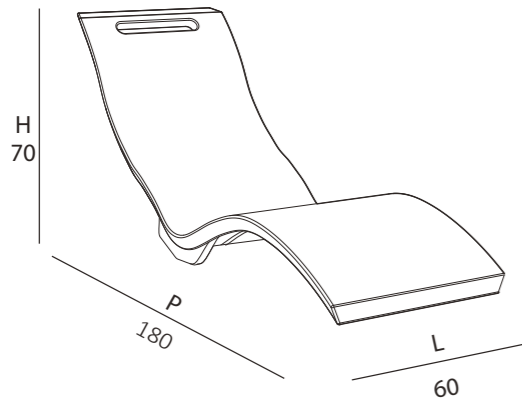

SERENDIPITY CHAISE S010 €295.00 VAT. NOT INCLUDED