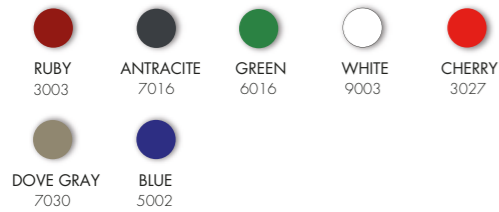

STANDARD COLOR RESINA