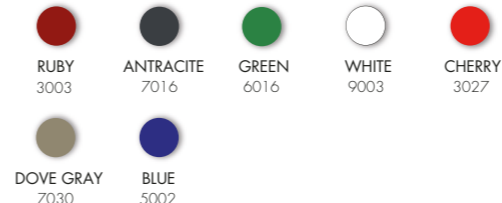

STANDARD COLOR RESINA