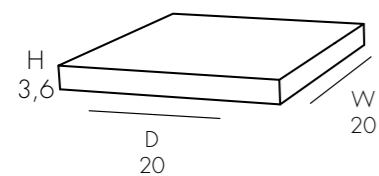

PIASTRELLE IN NOBILITATO D 180

€95.00

PIASTRELLE IN NOBILITATO PER L' INSTALLAZIONE DOCCIA

MELAMINE TILES FOR SHOWER INSTALLATION

VAT. NOT INCLUDED