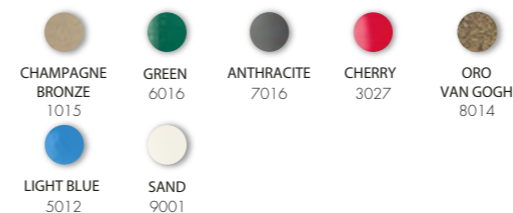

*EXTRA FOR SPECIAL COLORS €125.00

*EXTRA FOR INOX BAND €145.00

VAT. NOT INCLUDED

STANDARD COLOR ALLUMINIO

SPECIAL COLOR ALLUMINIO

*EXTRA FOR SPECIAL COLORS €125.00

*EXTRA FOR INOX BAND €145.00

VAT. NOT INCLUDED