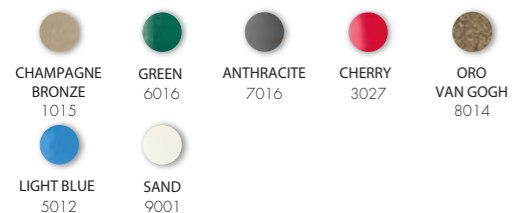

STANDARD COLOR ALLUMINIO