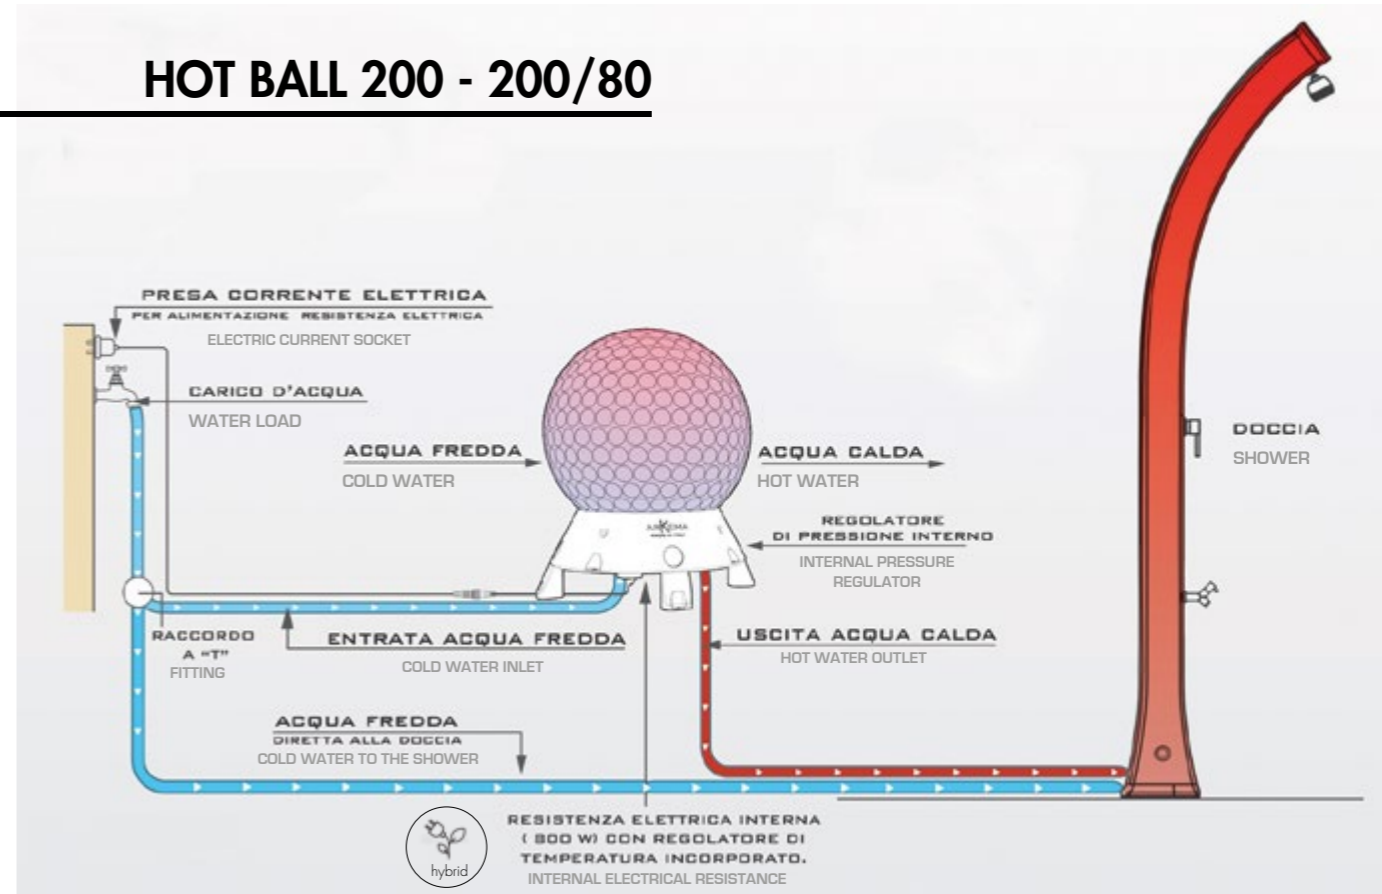

APPLICAZIONI/APPLICATION:

hot ball[®]

HOT BALL 200 - 200/80

HOT BALL 240 - 240/80 - 270 - 270/80

STANDARD COLORS RESIN

ANTHRACITE
7016

SK 100

€395.00