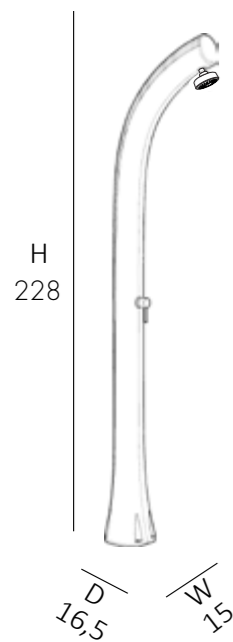

*EXTRA FOR INOX BAND €145.00

VAT. NOT INCLUDED

JOLLY A 500

€535.00

VAT. NOT INCLUDED

23 Lt

14,5 Kg

D 48 cm
H 235 cm
W 16 cm