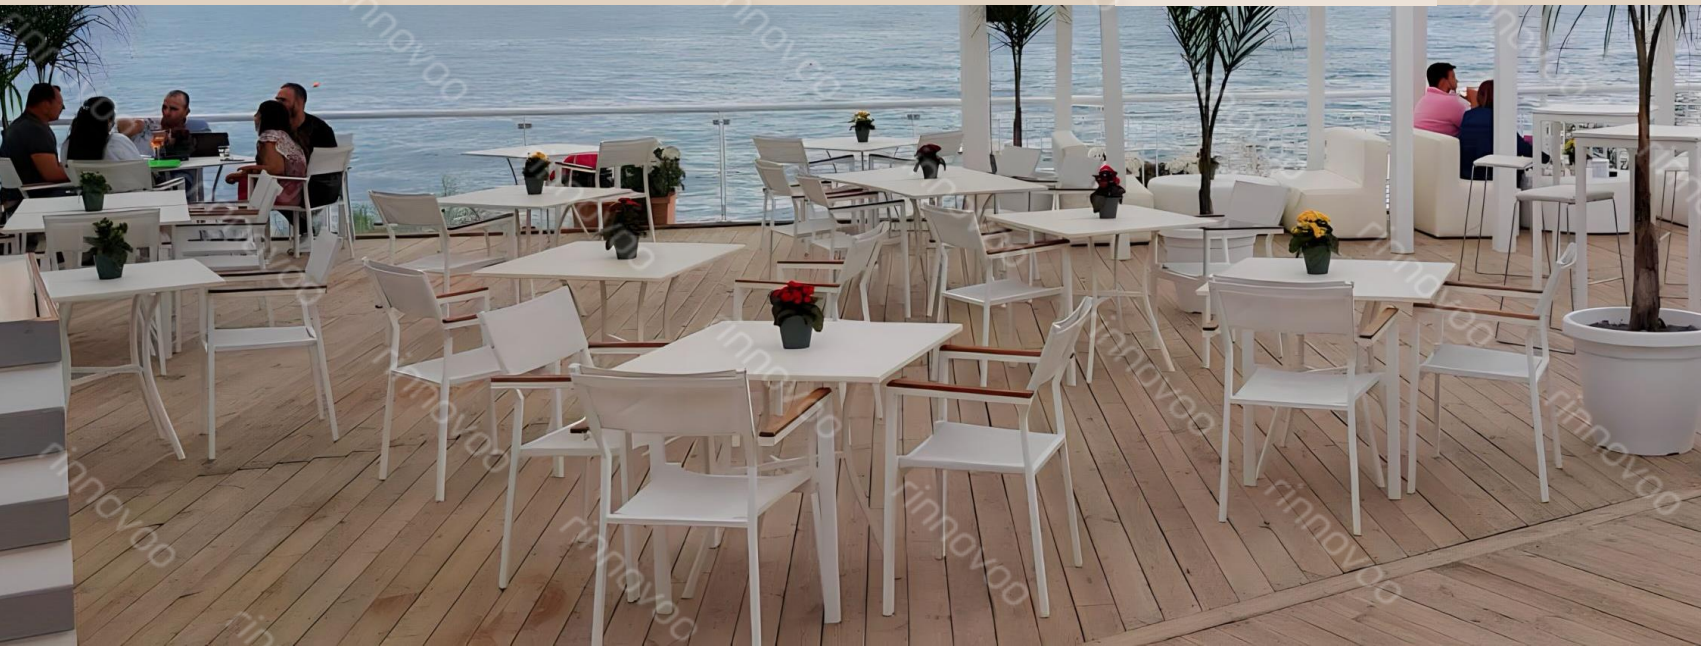

TAVOLO GEORGIA