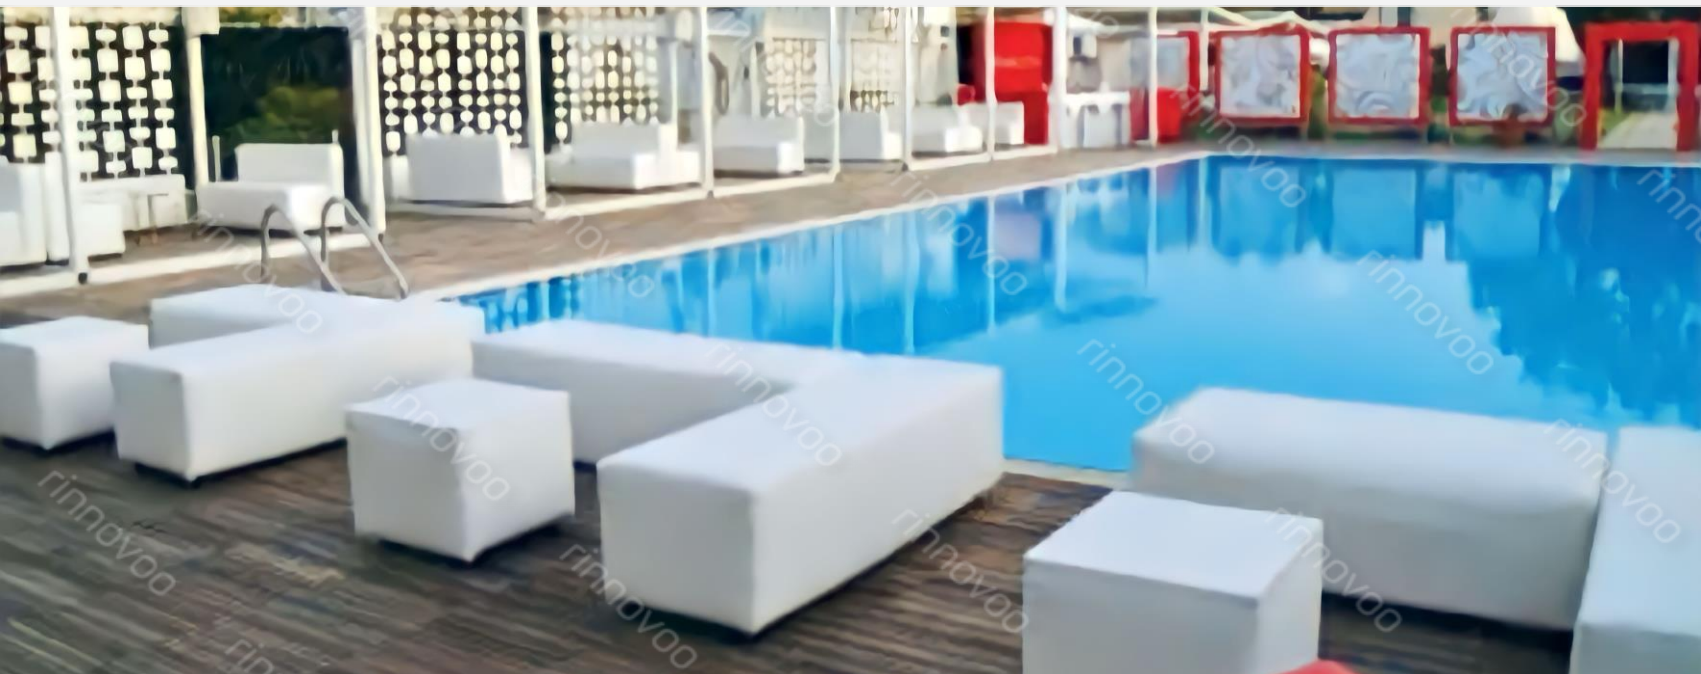

Mod. CLUB

Mod. CLUB
Mod. DUBAI

Mod. SEDUTE MODULARI

Mod. SEDUTE MODULARI
120 x 45 cm - 120 x 60 cm

Mod. TAVOLO CUBO
60 x 60 cm

Mod. BIG POUF CIRCOLARE
DIAMETRO 135 cm

Mod. BIG POUF QUADRATO
120 x 120 cm

Mod. DUBAI

Mod. **DUBAI**

DIVANO
174 x 75cm
DESTRO / SINISTRO

POLTRONA
75 x 75 cm

Mod. DUBAI

Modello DIVANO
Modello POLTRONA

Mod. DUBAI

Mod. DUBAI

Mod. DUBAI

Mod. DUBAI

Mod. **DUBAI**
Mod. **DESK BAR**

Mod. DUBAI

A photograph of a modern outdoor lounge area. In the foreground, there are two long, low-profile sofas with light brown cushions and white frames. The sofas are accented with blue piping along the edges. They are decorated with several pillows in shades of teal, yellow, and white. In the background, there are more similar sofas and armchairs, some with dark blue pillows. The setting is an outdoor terrace with a dark, reflective floor and a glass-walled building in the background. The text "Mod. DUBAI" is overlaid in the bottom left corner.

DIVANO

72 x 144 cm

A photograph of an outdoor furniture set on a terrace. The furniture consists of several pieces: a large L-shaped sofa, a smaller sofa, and two side tables, all with light-colored cushions and dark metal frames. The terrace has a low wall and overlooks a historic building with a large dome and arches. The text "Mod. SICILIA" is overlaid on the right side of the image.