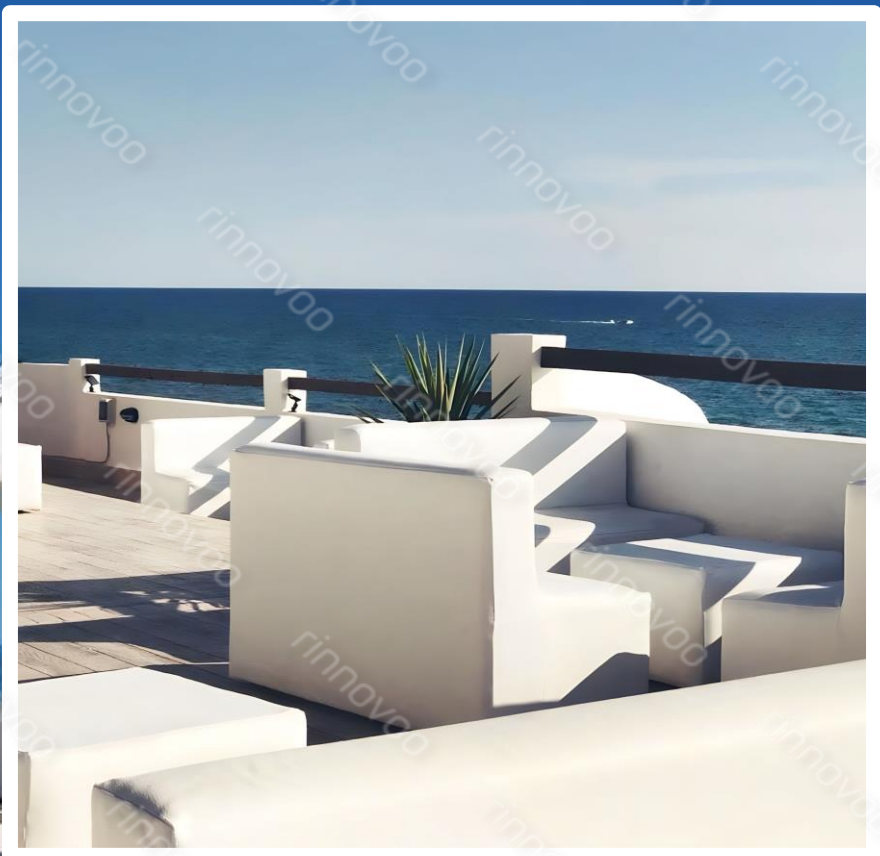

Mod. CLUB

Mod. CLUB
Mod. DUBAI

Mod. SEDUTE MODULARI

Mod. SEDUTE MODULARI
120 x 45 cm - 120 x 60 cm

Mod. TAVOLO CUBO
60 x 60 cm

Mod. BIG POUF CIRCOLARE
DIAMETRO 135 cm

Mod. BIG POUF QUADRATO
120 x 120 cm

Mod. DUBAI

Mod. DUBAI

Mod. **DUBAI**
Mod. **DESK BAR**

Mod. DUBAI

A photograph of a modern outdoor lounge area. In the foreground, there are two long, low-profile sofas with light brown cushions and white frames. The sofas are accented with blue piping along the edges. They are decorated with several pillows in shades of teal, yellow, and white. In the background, there are more similar sofas and armchairs, some with dark blue pillows. The setting is an outdoor terrace with a dark, reflective floor and a glass-walled building in the background. The text "Mod. DUBAI" is overlaid in the bottom left corner.

DIVANO

72 x 144 cm

A photograph of an outdoor furniture set on a terrace. The furniture consists of several pieces: a large L-shaped sofa, a smaller sofa, and two side tables, all with light-colored cushions and dark metal frames. The terrace has a low wall and overlooks a historic building with a large dome and arches. The text "Mod. SICILIA" is overlaid on the right side of the image.