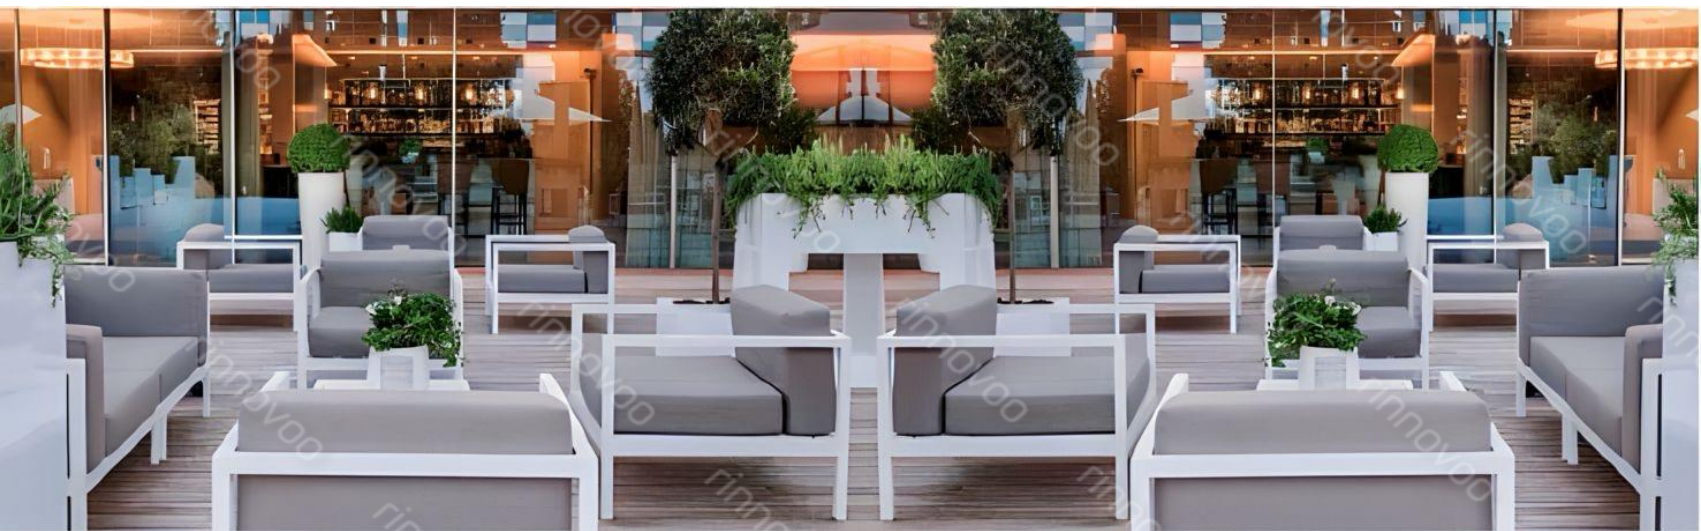

Mod. DUBAI

Modello DIVANO
Modello POLTRONA