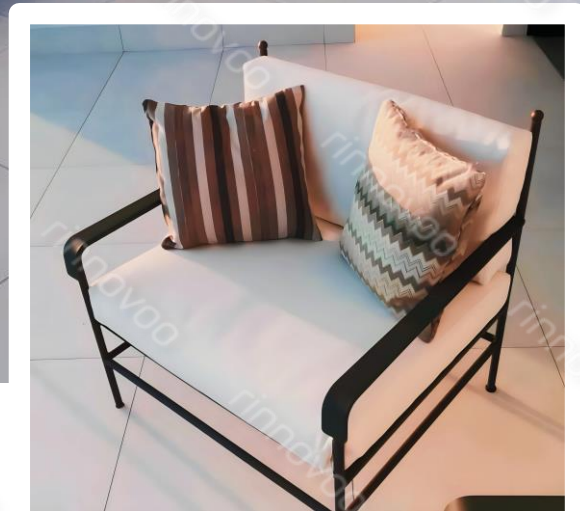

Mod. TOSCANA