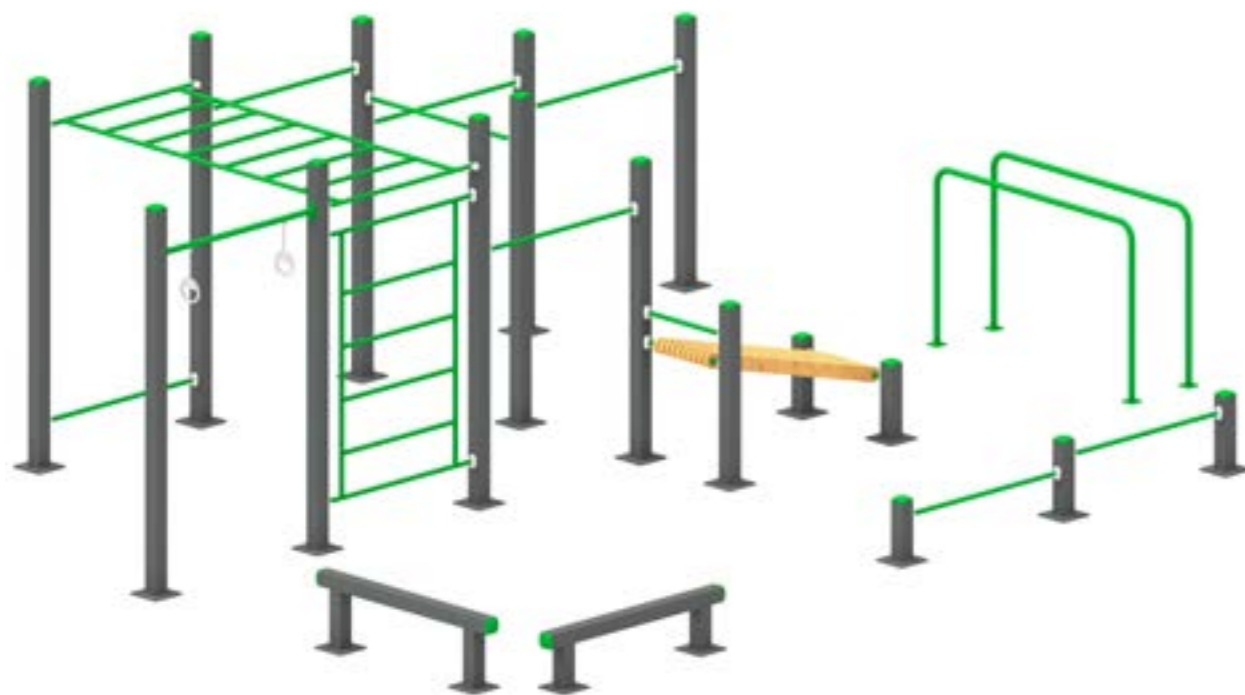

FEFT-9002 · Calisthenics Xenon