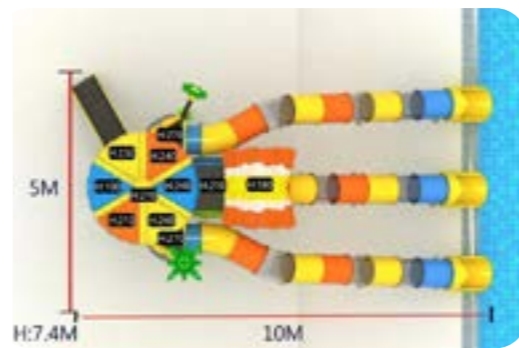

FEPE- 162 · Playground International

mt 10 x 5 x h 7.4
mt 13 x 8
4 - 12
mt 1.50